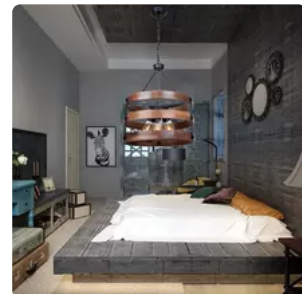

You may also like

LWYTJO loft gooseneck vintage room dining room...

\$7.50 - \$8.00

Round Wooden Chandelier Metal Pendant Five Lights...

\$53.00 - \$55.00

2020 steampunk classical light dining table china...