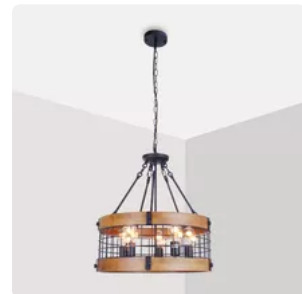

You may also like

LWYTJO loft gooseneck vintage room dining room...

\$7.50 - \$8.00

Round Wooden Chandelier Metal Pendant Five Lights...

\$53.00 - \$55.00

2020 steampunk classical light dining table china...