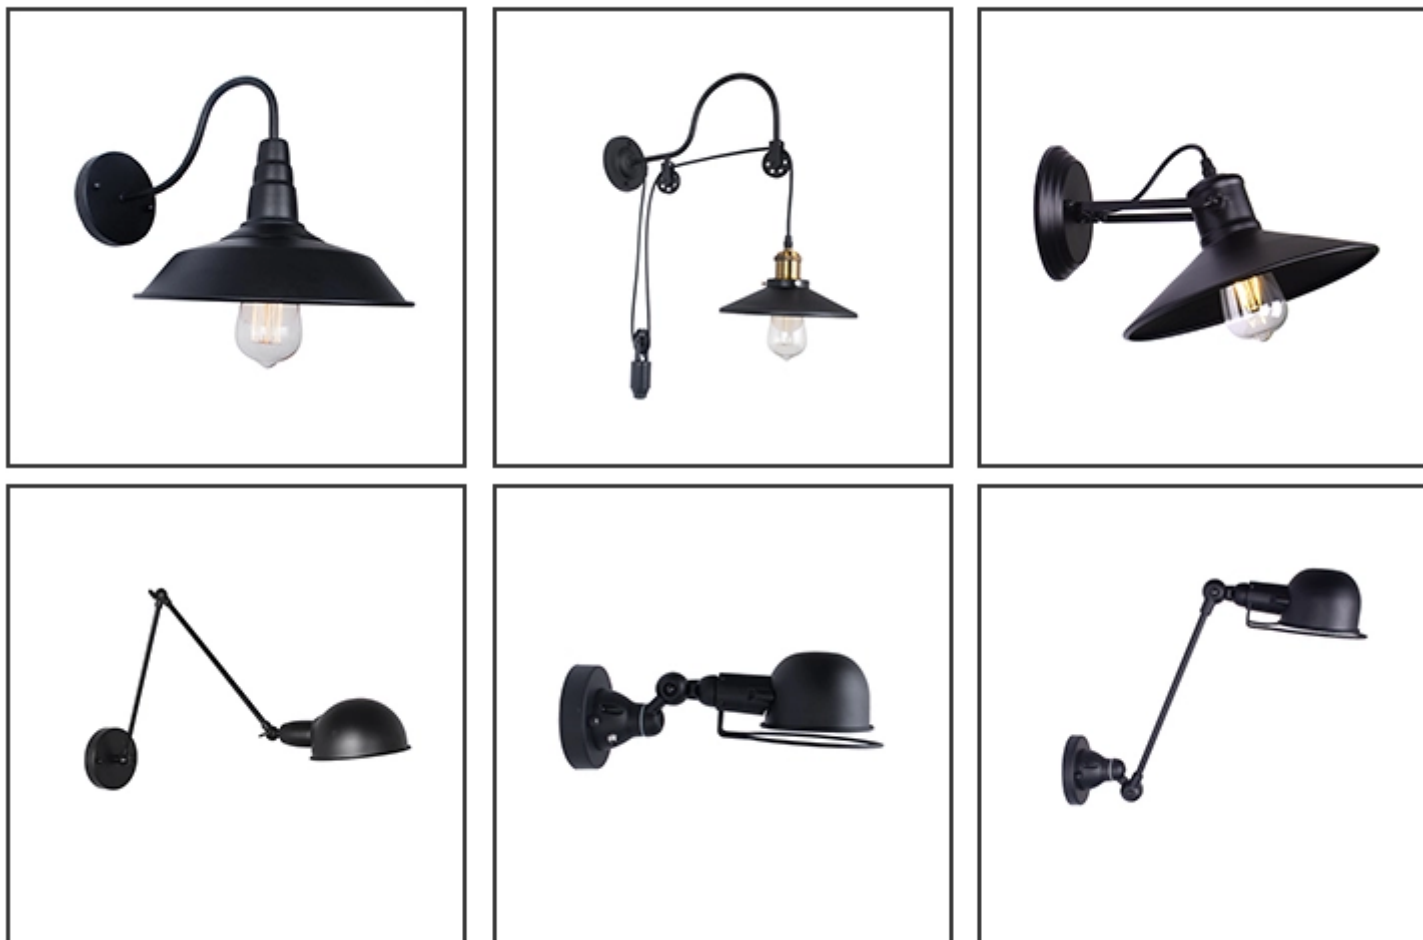

Q: How long for the warranty?

A: Two years or Three years, it depends on different LED and power supply

Q: What is the payment terms?

A: TT / Western Union

Related Products

More Choices...

Do you need more information? [Please click and let's start communicate!](#)

Send your message to this supplier

To: Emmy Zhong

Chat Now

Browsing History

TOP