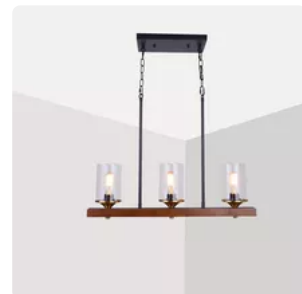

CI Low Shipping Loft classic ceiling hanging...

CI Low shipping classic simple designed LED Indo...

Round Wooden Chandelier Metal Pendant Five Lights...

hot sale classic natural restaurant decoration led...