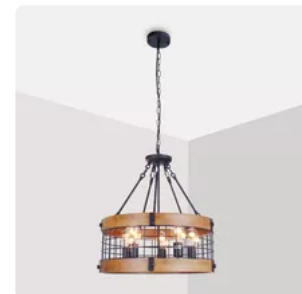

CI Low Shipping Loft classic ceiling hanging...

CI Low shipping classic simple designed LED Indo...

Round Wooden Chandelier Metal Pendant Five Lights...

hot sale classic natural restaurant decoration led...