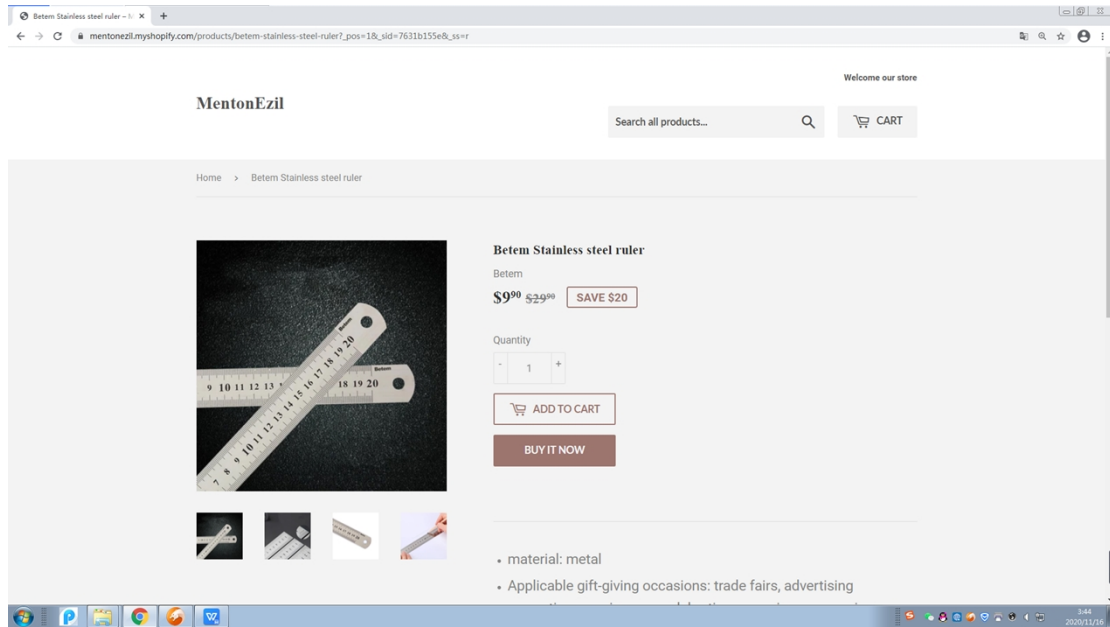

Digital image of applicant selling online.

Sales link of applicant online.

[https://mentonezil.myshopify.com/products/betem-stainless-steel-ruler?\\_pos=1&\\_sid=7631b155e&\\_ss=r](https://mentonezil.myshopify.com/products/betem-stainless-steel-ruler?_pos=1&_sid=7631b155e&_ss=r)

Sales record of applicant online.