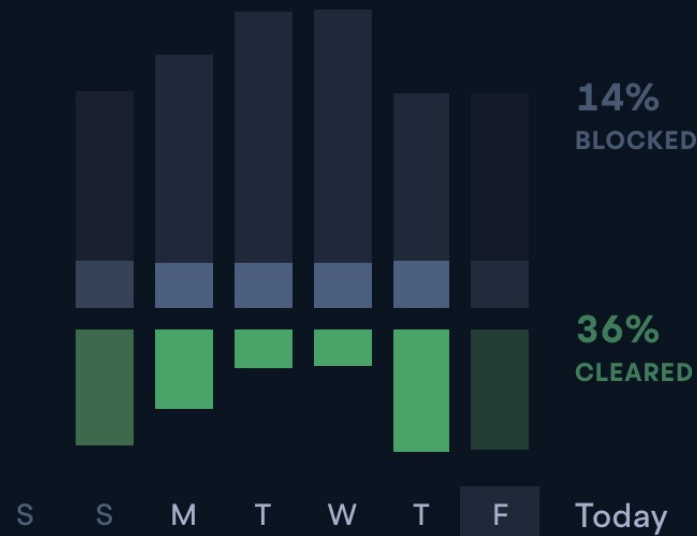

15 COVID-19 cases this week

3.45% Testing positive rate 

145 total cases this semester

New cases by day

Past 3 weeks, from Oct 17

6 new
53 total

🕒 Today 12:00 pm

Campus clearance 

Testing sites 

On Campus (Drive-Throu... 845

Campus Onsite Testing 87

East Campus Med Center 19

People tested this week 

Campus spread

10 affected groups with 303 total members

- 45% in multiple groups
- 55% in one group only