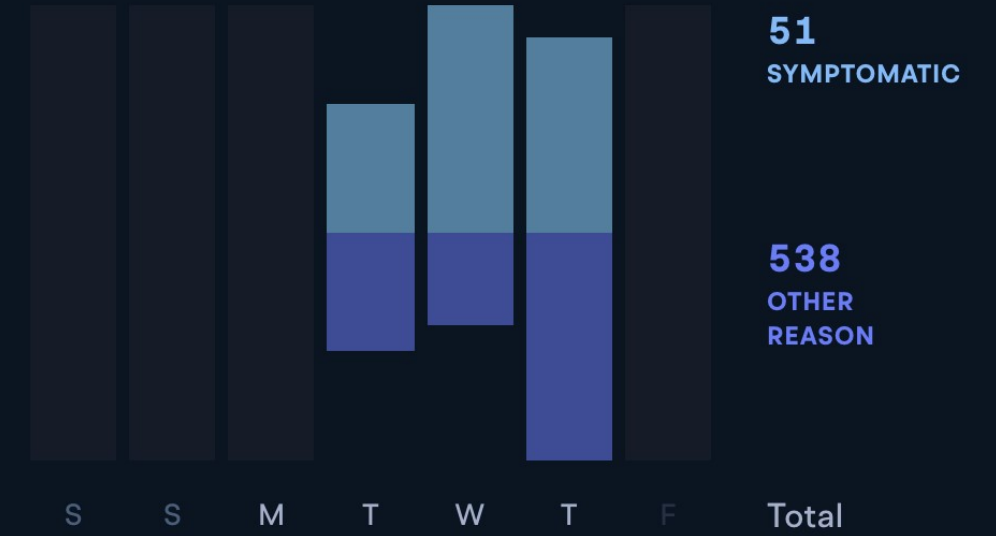

15 COVID-19 cases this week

3.45% Testing positive rate 

145 total cases this semester

New cases by day

Past 3 weeks, from Oct 17

6 new
53 total

🕒 Today 12:00 pm

Campus clearance 

Testing sites 

On Campus (Drive-Throu... 845

Campus Onsite Testing 87

East Campus Med Center 19

People tested this week 

Campus spread

10 affected groups with 303 total members

- 45% in multiple groups
- 55% in one group only