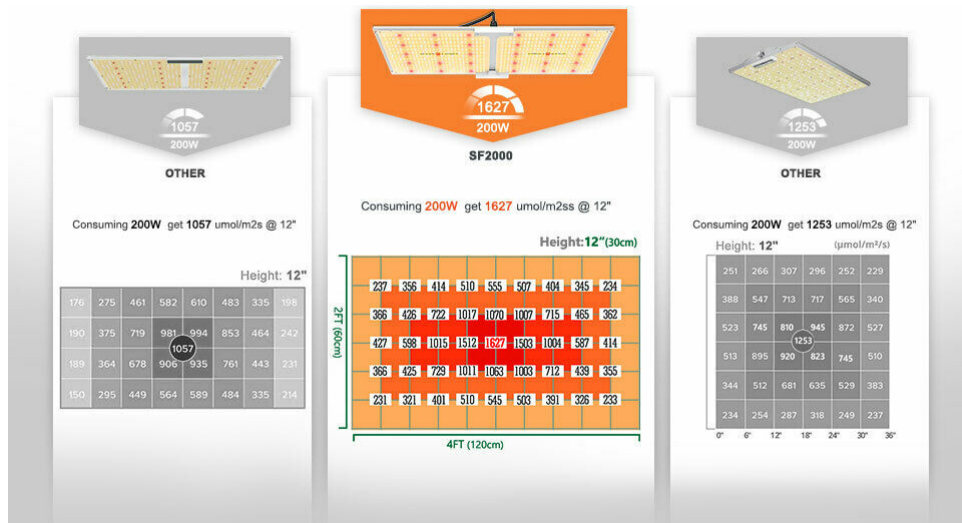

Dimmable Knob

Easy dimming, making you planting easier

How to Distinguish TRUE and FAKE SAMSUNG Diodes?

SAMSUNG diodes use a unique "Flip chip", can not see the gold wire. Other cheap diodes or fake Samsung diodes, can see the gold wire.

Laser X-RAY Code on the back of the Authentic SAMSUNG diodes (Product Identification)

SPIDER FARMER is applied with Authorized SAMSUNG LM301B. Make sure you purchase authentic SAMSUNG diodes. Don't be fooled by fake listing and data.