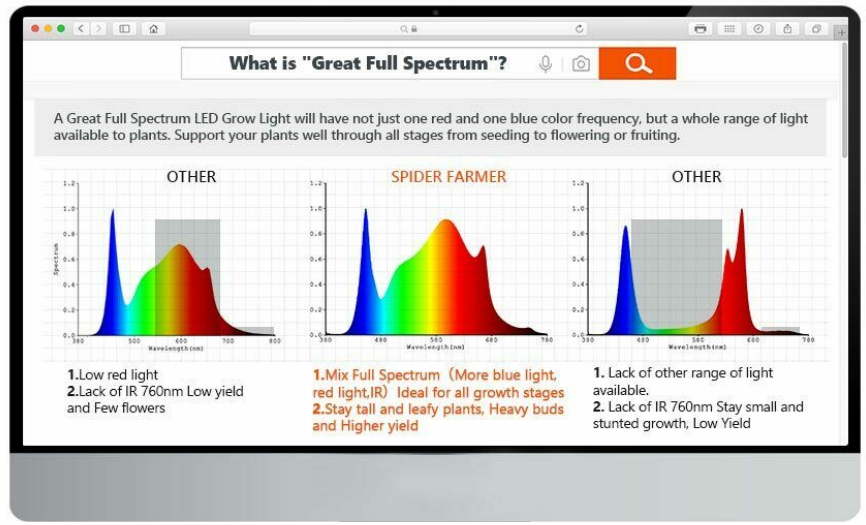

SPIDER FARMER				
COMPONENTS	SAMSUNG LM301B LEDs MeanWell Driver		Old LEDs Unknow Driver	SMD LEDs Unknow Driver	HPS Bulb Unknow driver
LIFESPAN	100,000h		50,000h	50,000h	30,000h
WATER RESISTANCE	YES		NO	YES	NO
CONSUMPTION	0.2 kW-h		0.3 kW-h	0.25 kW-h	0.4-0.6 kW-h
HARVEST	2.5 g		1.2g	1.8 g	2.5 g
PPE	2.9 umol/J		1.2 umol/J	2.5 umol/J	1.8 umol/J
RETURN ON INVESTMENT