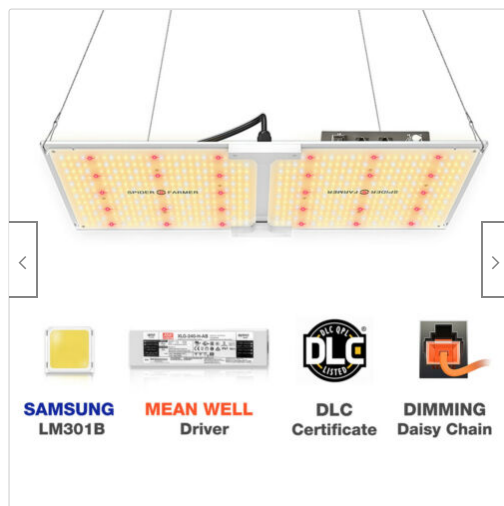

Search for anything

All Categories

Search

Advanced

Back to home page | Listed in category: Home & Garden > Yard, Garden & Outdoor Living > Hydroponics & Seed Starting > Grow Light Kits Home & Garden > Yard, Garden & Outdoor Living > Hydroponics & Seed Starting > Grow Light Bulbs > See more Spider Farmer 2000W LED Grow Light (SF-2000led...

Facebook Twitter Pinterest Add to Watchlist

People who viewed this item also viewed

Spider Farmer 2000W LED Grow Light Samsungled LM301B RMB 2,045.72 + shipping

2000W 4000W 1000W LED Grow Light Samsungled LM301B RMB 859.16 Free shipping

250W Samsung LM301B 3000k or 3500k Quantum Board RMB 102.22 + RMB 279.59 shipping

2000W LED Grow Light Kit Full Spectrum Sunlike RMB 477.28 RMB 795.47 + RMB 340.76 shipping

Horticultural Lighting V2 LED Growlight Lightstrips RMB 497.74 + RMB 213.10 shipping

Spider Farmer 2000W LED Grow Light Samsungled LM301B Indoor Plants Veg Flower

Replace 500W HPS+2.5g/W+Meanwell Driver+2020 New Design

6 viewed per hour

Condition: New

Quantity: 1

9 available 171 sold / See feedback

Was: ~~US $599.99~~

You save: $299.99 (50% off)

Price: US $299.99 Approximately RMB 2,045.72

Buy It Now

Add to cart

Best Offer:

Make Offer

Add to Watchlist

171 sold

More than 94% sold

30-day returns

Shipping: Does not ship to China | See details

Delivery: Varies

Returns: 30 day returns. Buyer pays for return shipping | See details

Shop with confidence

eBay Money Back Guarantee Get the item you ordered or get your money back. Learn more

Seller information

spiderfarmerled-usa (636)

99.1% Positive feedback

Save this Seller

Contact seller

Visit store

See other items

Related sponsored items 1/2

Feedback on our suggestions