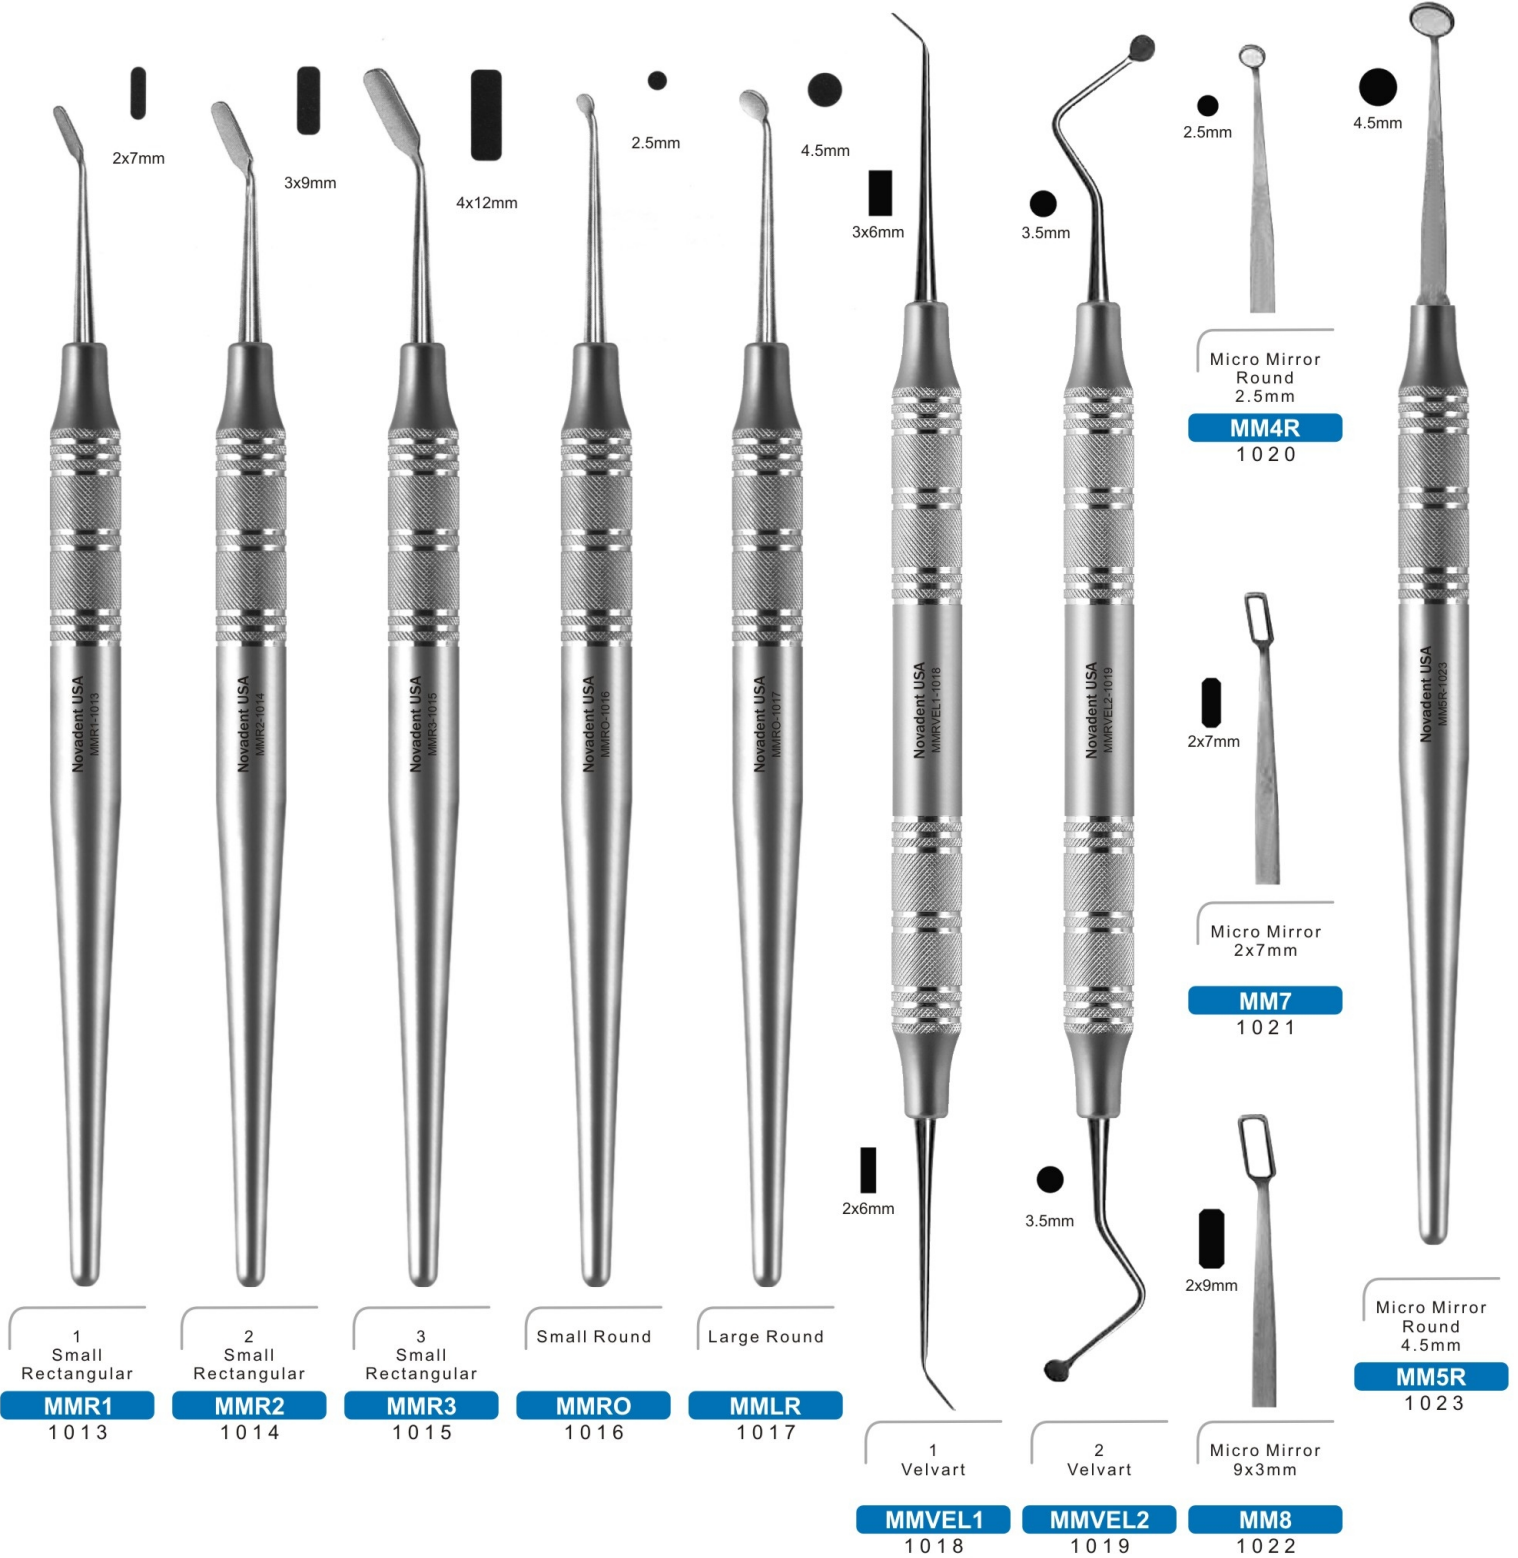

1 Small Rectangular
MMR1
1013

2 Small Rectangular
MMR2
1014

3 Small Rectangular
MMR3
1015

Small Round
MMRO
1016

Large Round
MMLR
1017

1 Velvart
MMVEL1
1018

2 Velvart
MMVEL2
1019

Micro Mirror 9x3mm
MM8
1022

Micro Mirror 2x7mm
MM7
1021

Micro Mirror Round 2.5mm
MM4R
1020

Micro Mirror Round 4.5mm
MM5R
1023