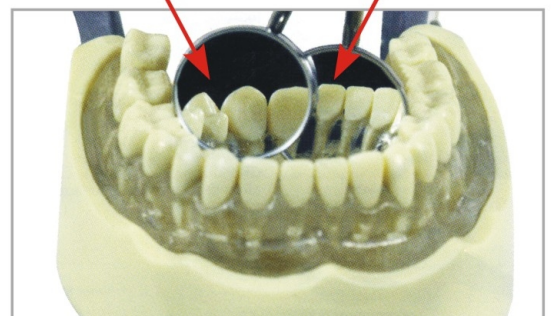

European Style / Simple Stem Mirrors And Handles

Mouth Mirror #4
Simple Stem
7/8" /22mm
Diameter

- MM4SS**
1001
- MM4SS/12**
1002

Mouth Mirror #4
Simple Stem
15/16" /24mm
Diameter

- MM5SS**
1003
- MM5SS/12**
1004

Magnifier Mirror

General Mirror

1 Small Rectangular
MMR1
1013

2 Small Rectangular
MMR2
1014

3 Small Rectangular
MMR3
1015

Small Round
MMRO
1016

Large Round
MMLR
1017

1 Velvart
MMVEL1
1018