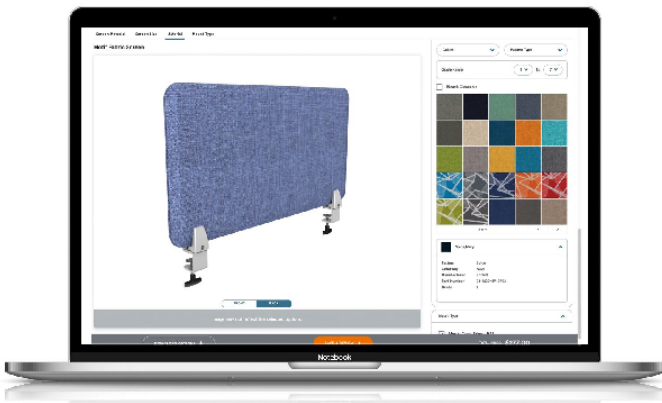

ACCEPT
COOKIES

© 2012-2020 Exemplis

Experience the new ChairBuilder +

Spec it. Quote it. Order it – all on one platform.

Spec it

From task to lounge to workstations and more, start by accessing our entire portfolio of products to build and save orders. With the industry's leading visualization tool, you can see creations come to life (and even see some in augmented reality).