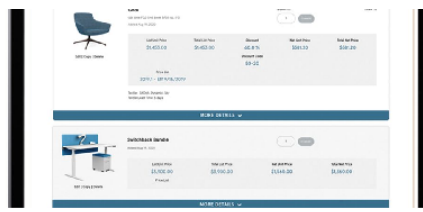

Accept Cookies

also sync with 2020 Project Manager, CRM, ERP, HR/Finance, HubSpot and any other SIF capable systems.

Order it

A ChairBuilder+ account lets you enjoy hassle-free ordering every time. You'll rest easy knowing pricing is always accurate (no more price guide calculating). You can also see if your desired dates are available instantly. The result? You speed up the process by reducing holds and increasing clean orders.