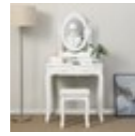

Related

IKIFLY Set Mirror Dressers Makeup Adjustable 4 Drawers Rubber Wood European With Stool Bedroom Furniture White Big HWC

\$63

Size:

Pack of 1

Color:

White

Only 30 left!

Buy

Add to Wishlist

Standard Shipping \$12

Aug 29 - Sep 23

Items are sold and shipped by VGDH456FGH

Description

Show Less

Technics : PaintStyle : Europe And AmericaWith Makeup Stool : YesInstallation Method : Self-containedMaterial : WoodenSize : 145cmx75cmPlace Of Origin : chinaModel Number : EuropeanWith Mirror : YesPacking : with stoolAppearance : ModernPattern : Europeandropship : yesDescription:aSpecifications:aPackage Included:aNotes:a