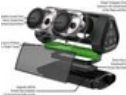

[MODAX] Angle 3 Ultra (3rd Gen) 5.0 Bluetooth Speaker (Updated), 14 Watts, Hi-Quality Sound & Bass, 100 Ft Wireless Range, Play Two Speakers Together, IPX7, Bluetooth Speakers by SoundWorks

291

Sold Out

♡ Add to Wishlist

Contact, Terms, Policies & More ^