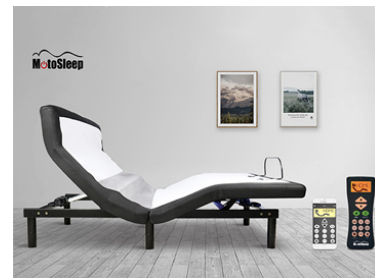

MOTOSLEEP

MORE