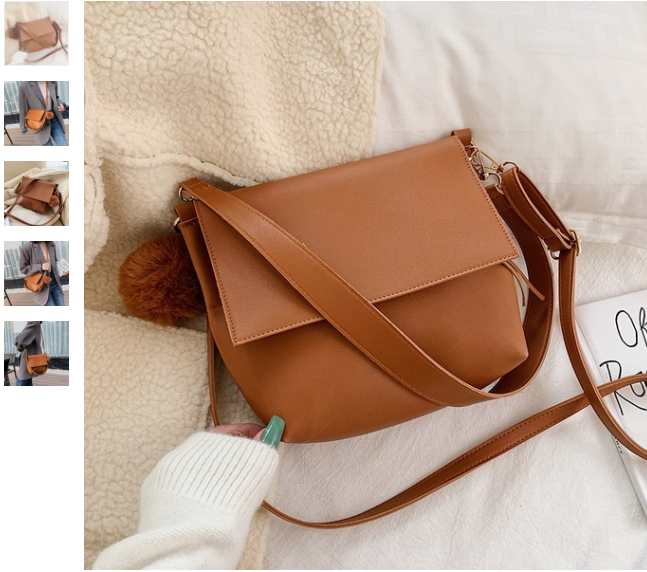

Q What do you want to find? Search

- ★ Popular
- 📦 Express
- 📍 Local
- ⚡ Blitz Buy
- 🕒 Recently Viewed
- 🔍 Discover
- Brands
- More

Overview Related

Wipdud Bag Lady Crossbody Bags Hong Kong Style Retro Shoulder Bag Version Of Simple Wild Female Bag

Description

Show Less

Brand Name: Wipdud
 Fabric texture: PU
 Bag size: small
 pattern: plain
 Color: Brown
 Processing methods: soft surface
 Lifting parts: loading and unloading handle
 Outer bag type: inner patch pocket
 Hardness: Soft
 Bag shape: horizontal square
 Opening method: magnetic buckle
 Popular elements: retro
 Style: Crossbody bags\Crossbody bags
 Strap root number: single