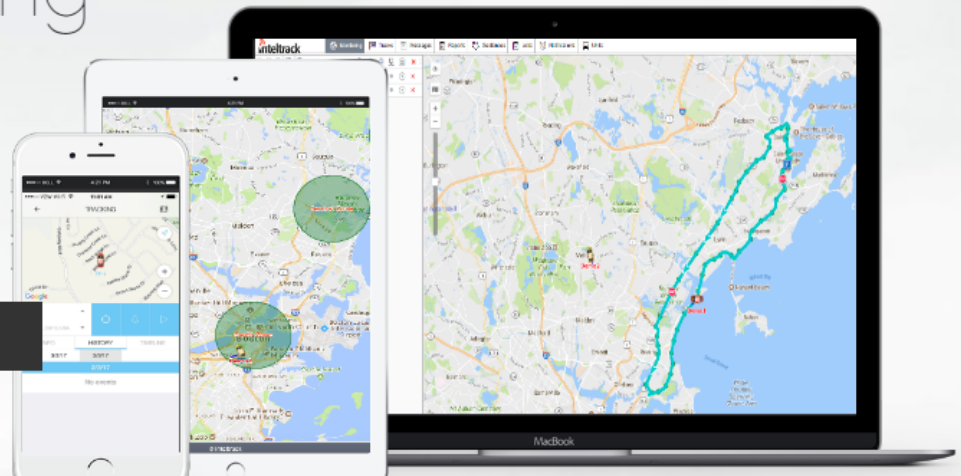

# GPSNVISION GPS Tracking

Where the IoT Meets Mobility

FLEET/VEHICLE/BOAT/ASSET

**GET STARTED TODAY**

**LIVE VIEW DASH CAM AVAILABLE FOR YOUR FLEET NOW!**

**4G Live Dash Cam GPS Tracking**

~~\$399.00~~ \$299.00