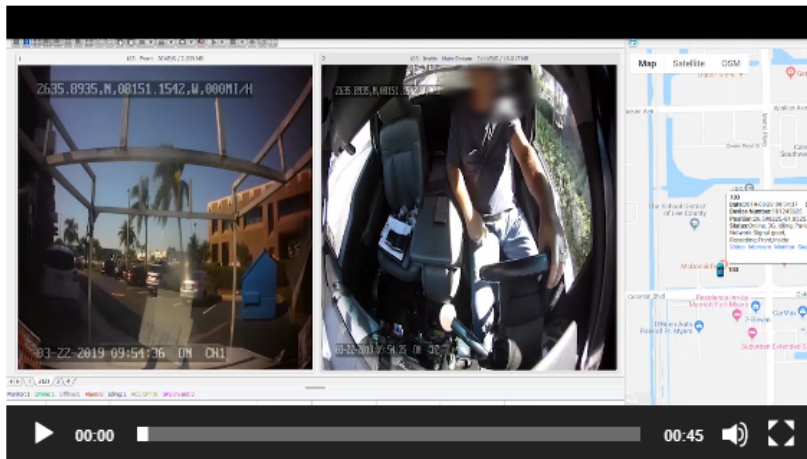

4G Live Dash Cam GPS Tracking

~~$399.00~~ $299.00

ADD TO CART

FLEET GPS TRACKING