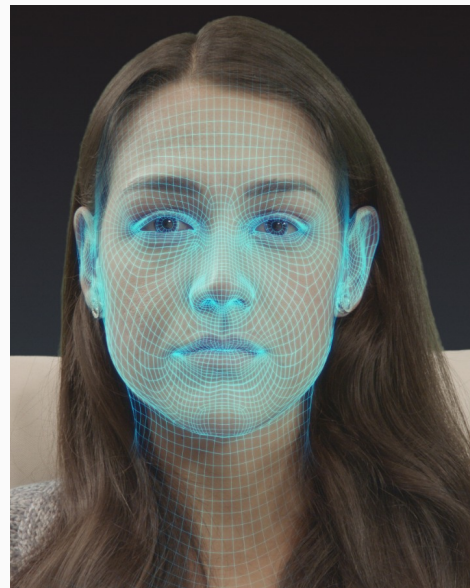

## TrueSelf™: A Fully Immersive Human Experience Engine

---

- Video-based, real-time, 3D geometric representation of people
- Patent-pending, first of its kind technology
- Works with standard 2D cameras that are already on your computer and phone –no special hardware required
- AR glasses & VR headsets optional
- Foundational technology for a fully immersive meeting experience
- Highly secure and network friendly