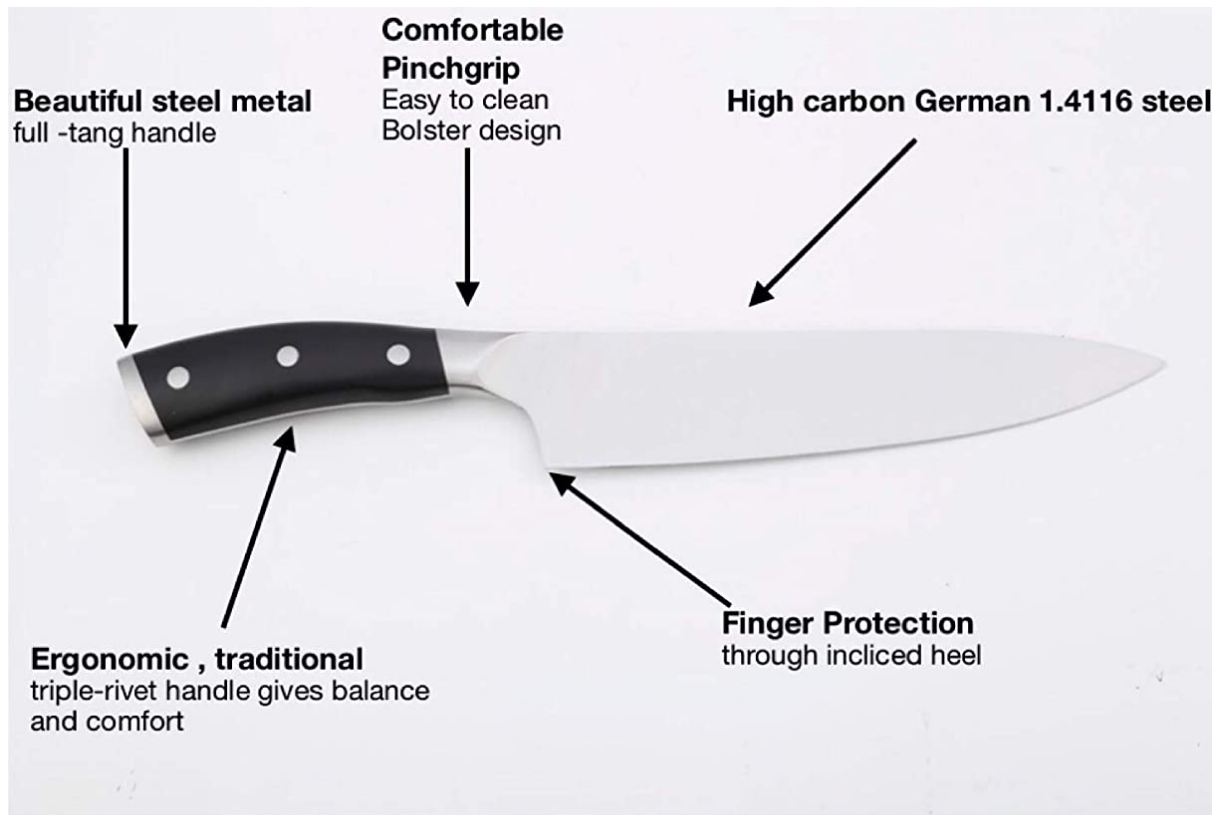

Item name

8 inch chef knife