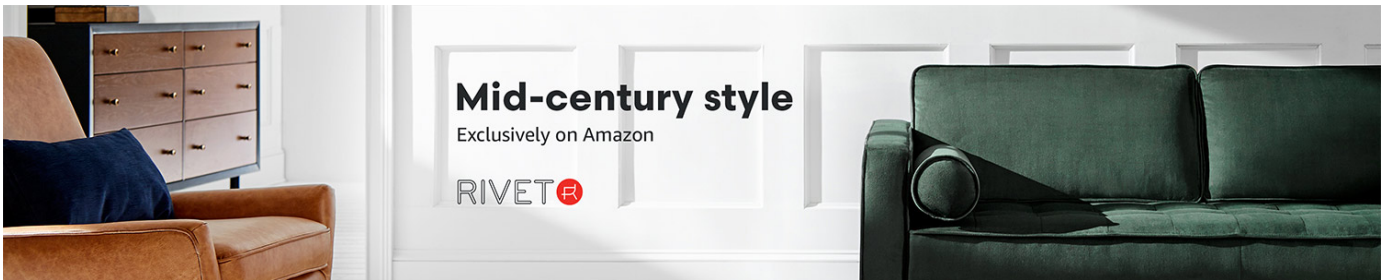

Related products from Our Brands

Mid-century style

Exclusively on Amazon

Amazon Brand - Rivet Mid-Century Ceramic Planter with Iron Stand, 6.8"H x 14.5"W, Pale Green 871 $61.49

Amazon Brand - Rivet Rustic Stoneware Indoor Outdoor Flower Plant Home Decor Cylinder Vase, 9"H, Bronze 744 $25.49

Amazon Brand - Rivet Geometric Ceramic Planter, 6.5"H, White and Grey 454 $35.99

Amazon Brand - Rivet Cone-Shaped Wall Mount Vase, 7.5"H, Modern Earthenware, White 382 $13.49

Amazon Brand - Rivet Modern Hand-Woven Stripe Fringe Throw Blanket, Soft and Stylish, 50" x 60", Navy Blue and Orange 354 $50.87

Amazon Brand - Rivet Percalce 100% Organic Cotton Bed Sheet Set, Easy Care, California King, Mint 218 $71.45

Amazon Brand - Rivet Soft 100% Percalce Cotton Bed Sheet Set, Easy Care, Full, Egret White 180 $39.43

Amazon Brand - Rivet Westline Modern Indoor Outdoor Hand Painted Stoneware Planter Flow Pot, 8"H, Red White Blu Black 171 $33.27

Special offers and product promotions

- **Amazon Business** : For business-only pricing, quantity discounts and FREE Shipping. **Register a free business account** Your cost could be $0.00 instead of $19.99! Get a $60 Amazon Gift Card instantly upon approval for the Amazon Rewards Visa Card [Learn more](#)

Have a question?

Type your question or keyword

Product description

Moonchee Solid Fitted Sheet Mattress Cover With Elastic Band Bedding Linens Bed Sheet

Product information