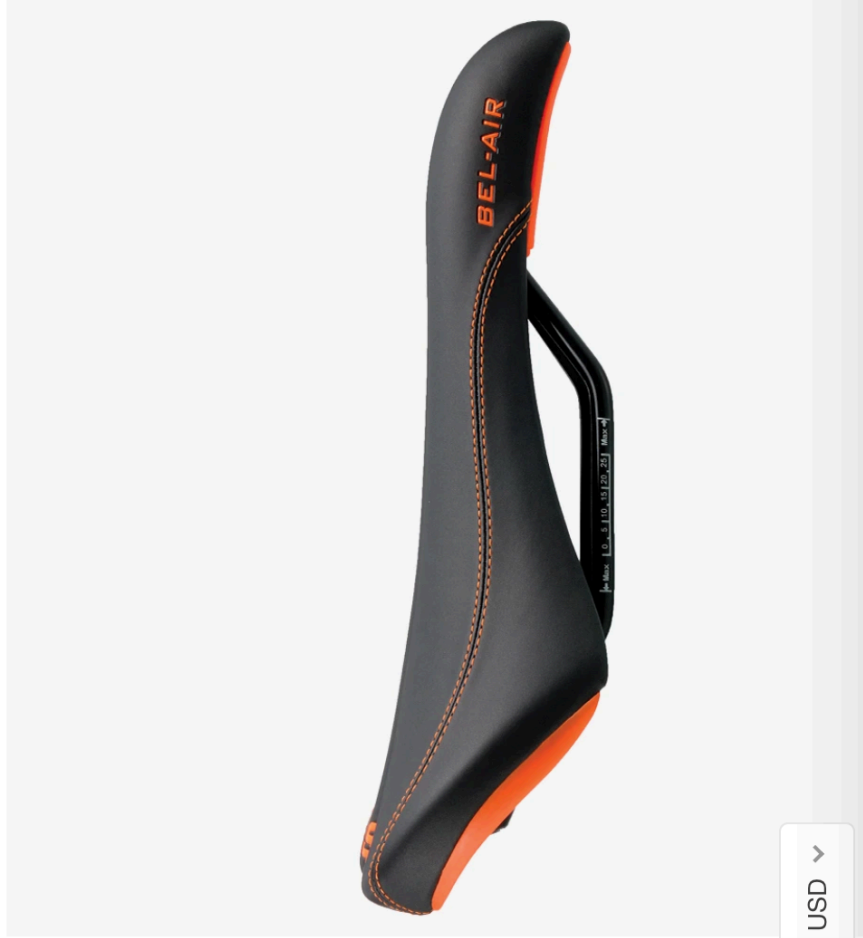

SEARCH

SADDLES

SEATPOST

YOUTH

ACCESSORIES

SUPPORT

Home / [Bel-Air RL | Steel](#)

BEL-AIR RL - STEEL

\$39.99 USD

A timeless classic. Built for all-around comfort, with a rear rise profile for any cycling discipline.

270mm x 140mm

ADD TO CART

USD

BEL-AIR RL - STEEL

\$39.99 USD

A timeless classic. Built for all-around comfort, with a rear rise profile for any cycling discipline.

-
-
-
-

270mm x 140mm

ADD TO CART