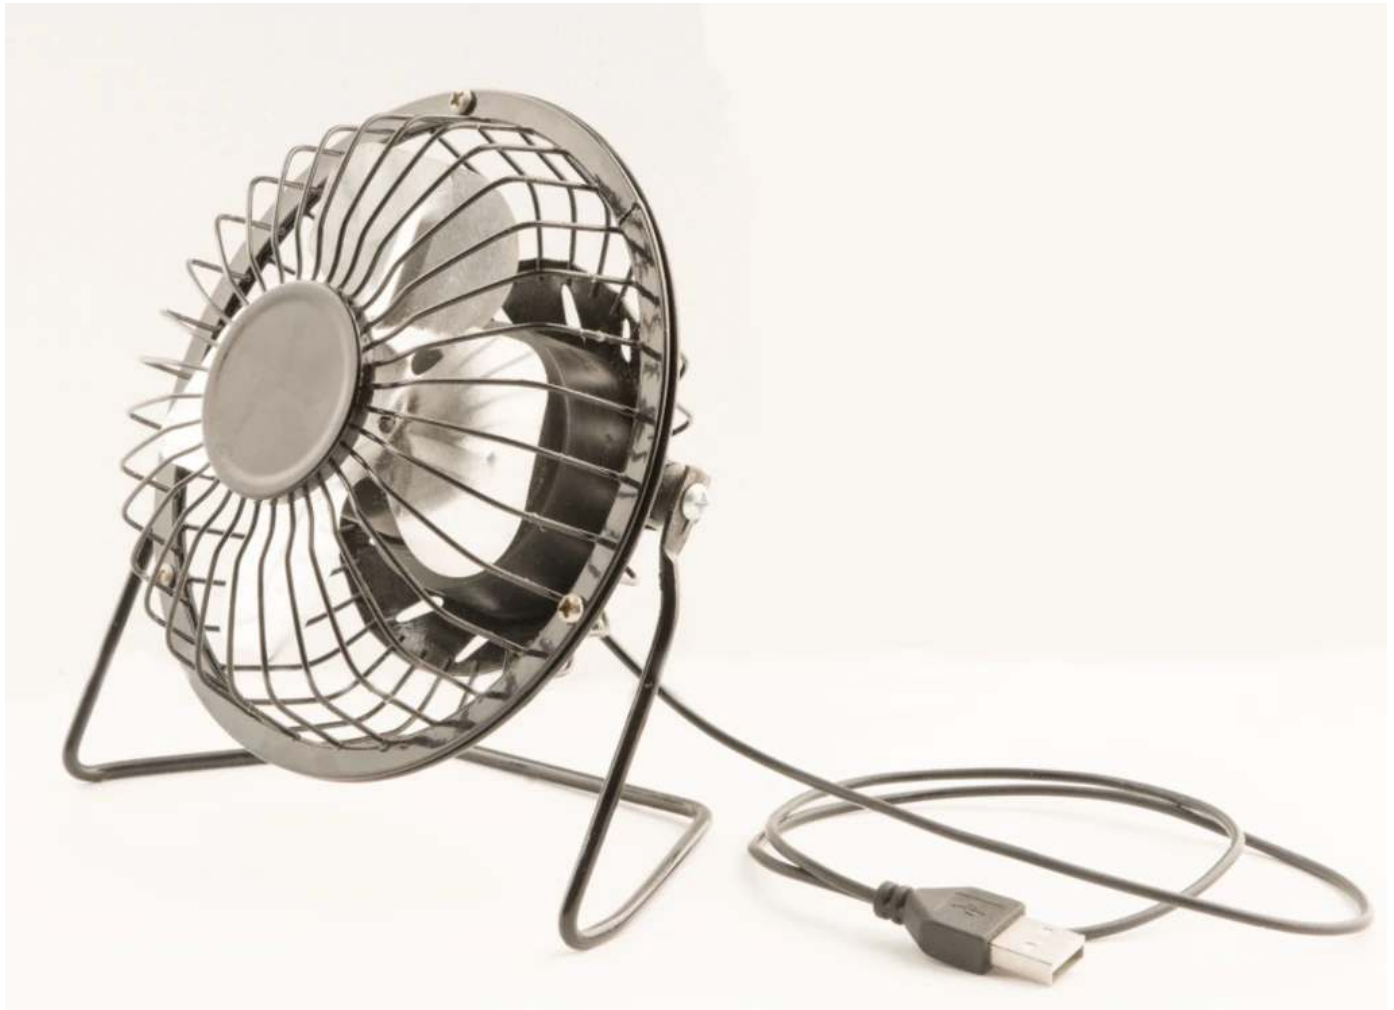

Search

(/account)

Register (/account/register) to start earning points.

0

USD ▾

Home (/) / Best Seller (/collections/top-seller)
/ Robotime-ROKR USB Desk Fan 5 Inch Desktop Silent Fan

(//cdn.shopify.com/s/files/1/1977/6115/products/1-1_1024x1024.png?v=1588992760)

Robotime-ROKR USB Desk Fan 5 Inch Desktop Silent Fan

★★★★★ (No reviews)

~~\$149.99~~ \$149.99

ADD TO WISHLIST

1	+ -	Add to cart
---	--------	-------------

Sold By: Robotime Online (/collections/vendors?q=Robotime%20Online)

Product Sku: HXQUSFA

Categories Best Seller (/collections/top-seller), ► Other Products (/collections/other-products)

Type: Unknown Type

f (/www.facebook.com/sharer.php?
u=https://www.robotimeonline.com/products/robotime-rokr-usb-desk-fan-5-inch-desktop-silent-fan)