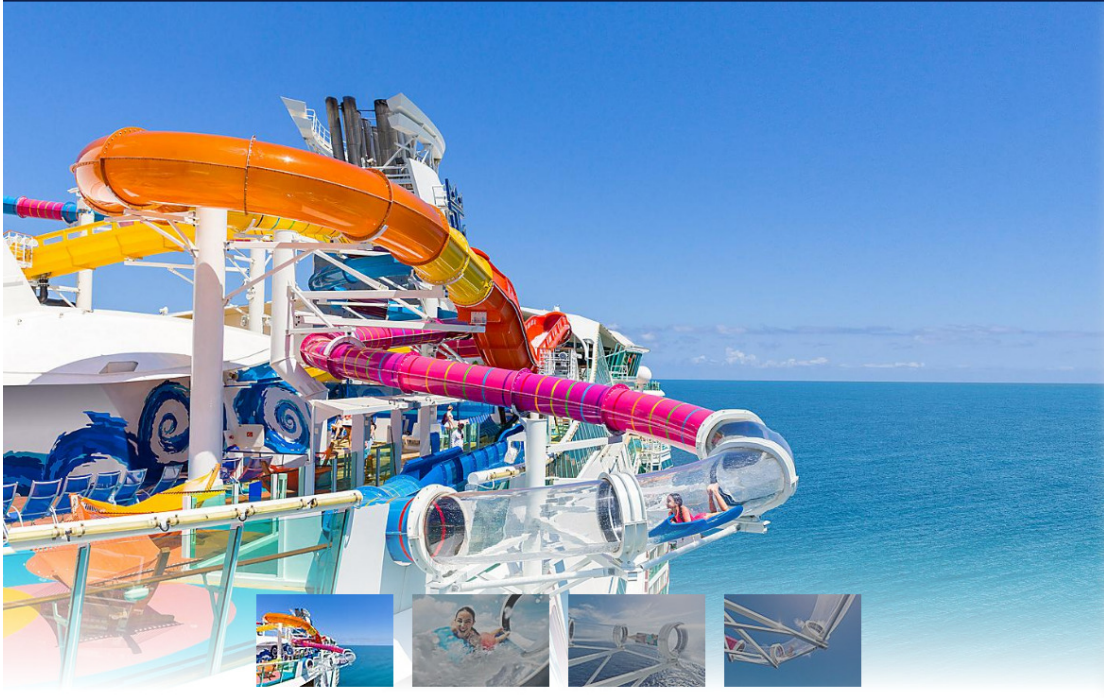

FIND A CRUISE

SHIPS

DESTINATIONS

DEALS

ALREADY BOOKED

SIGN IN

RIPTIDE^{SM}

Included

FACE TO FACE WITH ADVENTURE

When the current starts racing, watch out. You're about to get swept up by the only headfirst mat racer waterslide at sea — Riptide^{SM}. You'll speed through a twisting, turning, exhilarating plunge to the bottom. But the ultimate rush comes when you hurtle through a translucent tube over the side of the ship for a thrilling ocean view.

RESTRICTIONS

Minimum height is 42" inches

Maximum weight is 300 lbs.

CRUISE WITH CONFIDENCE

Cancel up to 48 hours before you sail and get a future cruise credit good through 2021. For cruises through September 1, 2020. [LEARN MORE](#)

Please see all applicable Terms & conditions here.

FIND A CRUISE

- Last Minute Cruises
- Weekend Cruises
- Spring Cruises
- Summer Cruises
- Fall Cruises
- Black Friday & Cyber Monday
- Holiday Cruises
- Cruises 2020-2021
- Largest Cruise Ships
- Family Vacations
- Royal Weddings
- Themed Cruises
- Universal Orlando Resort
- Cruise Tips and Tricks

VACATION DESTINATIONS

- Caribbean Cruises
- Bahamas Cruises
- Alaska Cruises
- Bermuda Cruises
- Mexico Cruises
- European Cruises
- Mediterranean Cruises
- Canada Cruises
- New England Cruises
- Hawaii Cruises

POPULAR PORTS

- Miami, Florida
- Tampa, Florida
- Orlando, Florida
- Fort Lauderdale, Florida
- Galveston, Texas
- Baltimore, Maryland
- New Orleans, Louisiana
- New York, New York
- Boston, Massachusetts
- San Juan, Puerto Rico
- Seattle, Washington

PLAN A CRUISE

- Update Guest Information
- Make a Payment
- Cruise Planner
- Certified Vacation Planner
- Locate a Travel Advisor
- Crown & Anchor Society
- Order a Brochure
- Group Travel
- Meetings, Incentives & Charters
- Contact Us
- Transportation
- Accessibility Onboard
- Port Shopping
- Royal Caribbean Visa Signature® Card
- CruisingPower.com
- Royal Caribbean App

© 2020 Royal Caribbean International