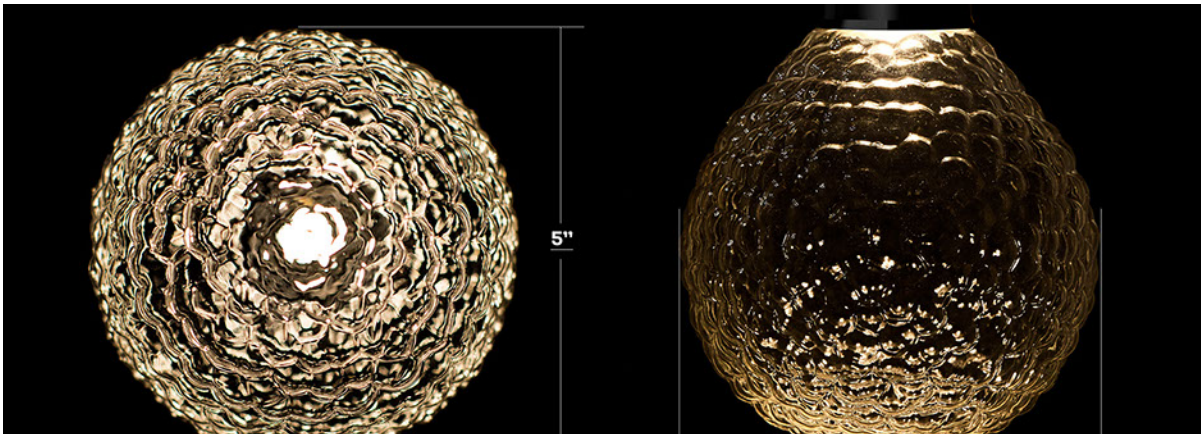

ANA	ANGELA	BRENDA	GABY	GINA	KATIE	LAURA
LUCIA	SUSAN	TONI	VICTORIA			

Black or White cord and socket

12", 18", and 24" standard spacing options.
(Custom spacing available)

Proprietary Litesphere screw
base adapter

Silicon coated shatter
resistant glass

ADAPT Glassware are UL
tested to withstand
temperatures ranging from
-40°C to 65°C

Specially designed for our new VHO module
23 Times brighter than our standard output
0.96 Watts
91 Lumens
Nichia SMD LEDs
Thermal plastic base for optimal heat dissipation 12V DC (Low voltage safe)