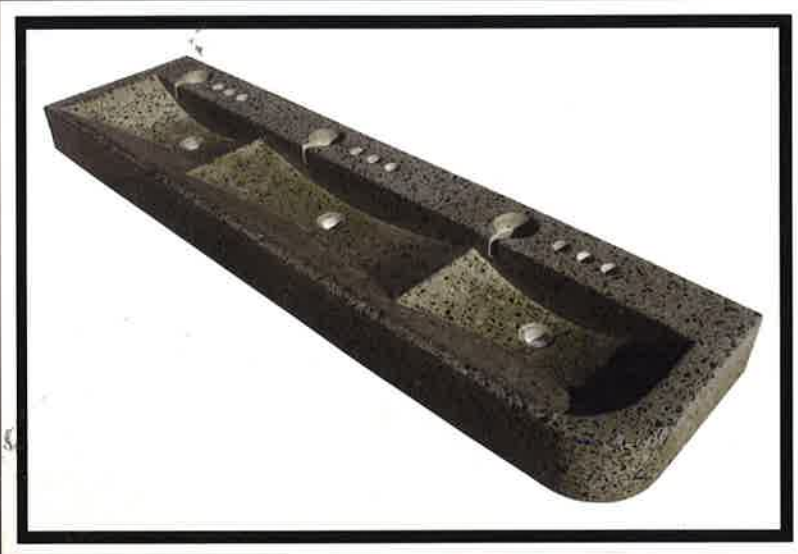

eko

Magnesium Ceramic Living Elements

Residential or Commercial Applications

Custom Magnesium Ceramic Living Elements

Provide us with a sketch or drawing and let us create what you need. In addition to our standard product line, Eko can help design and create one-offs, two-offs or custom architectural elements for every room in a resort. Your vision is our Solution.