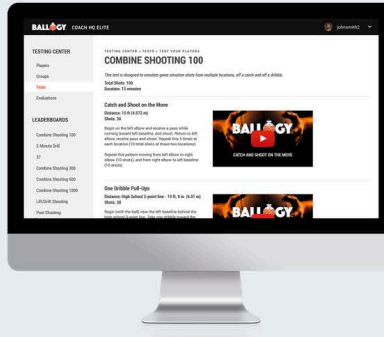

Assign Player Assessments

Extend practice into the off-season by assigning skill assessments to your players and monitor results across the team.