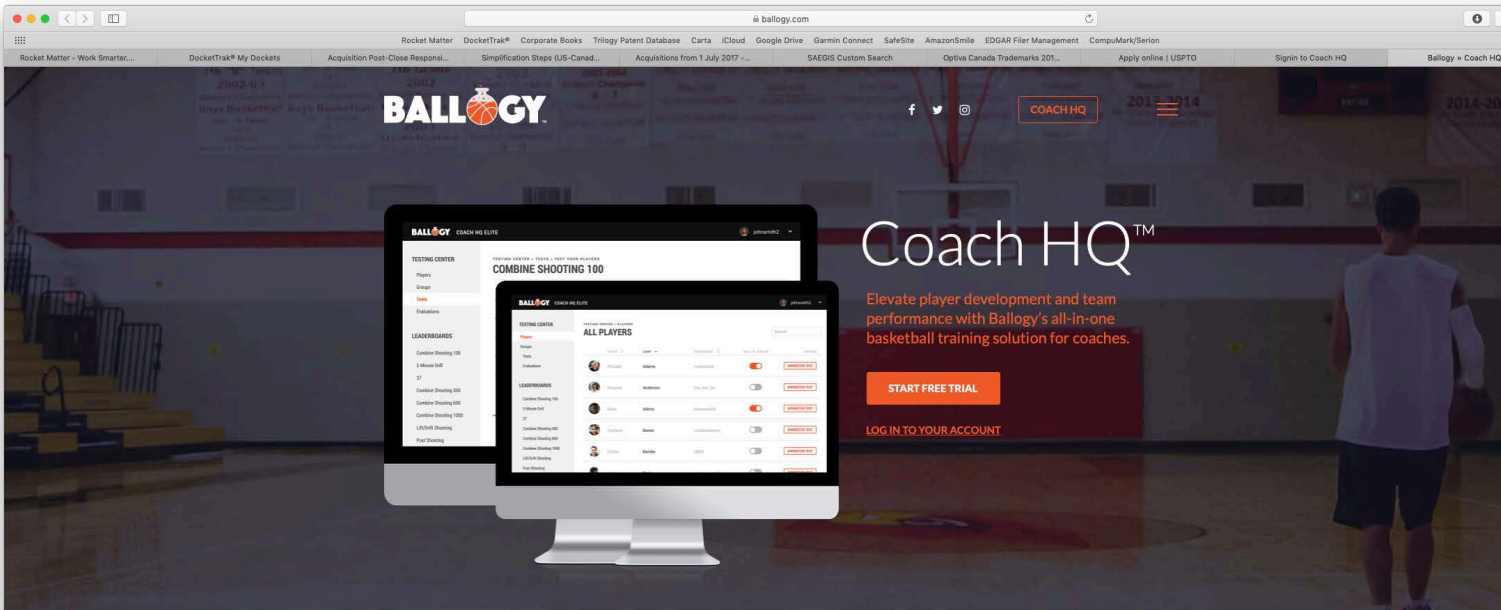

Coach HQ™

Elevate player development and team performance with Ballogy's all-in-one basketball training solution for coaches.

[START FREE TRIAL](#)

[LOG IN TO YOUR ACCOUNT](#)

From communication in a timely and authentic way to enabling players to improve their skills outside of practice, Ballogy's Coach HQ serves as a digital headquarters to allow you to connect and communicate with players and parents on one platform.