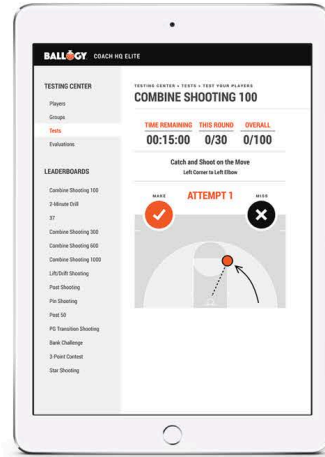

Run Combine Evaluation

Jump into the testing center and challenge your players with Coach HQ's playbook of professional-grade combine shooting drills and evaluations.

Capture Key Data and Analytics

Coach HQ allows coaches to keep progressive evaluations of individual players and teams to track their development over time.