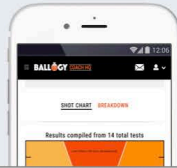

Run Combine Evaluation

Jump into the testing center and challenge your players with Coach HQ's playbook of professional-grade combine shooting drills and evaluations.

Capture Key Data and Analytics

Coach HQ allows coaches to keep progressive evaluations of individual players and teams to track their development over time.