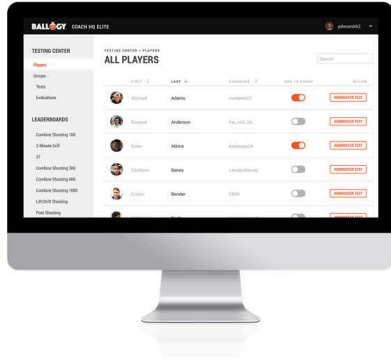

Enhanced Access to Players

Group your players together to share practice schedules.

Enhanced Access to Players

Group your players together to share practice schedules, forms, and photo and video highlights as well as other relevant information all in one place.