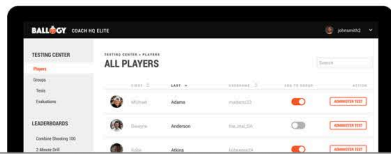

Enhanced Access to Players

Group your players together to share practice schedules.

Enhanced Access to Players

Group your players together to share practice schedules, forms, and photo and video highlights as well as other relevant information all in one place.