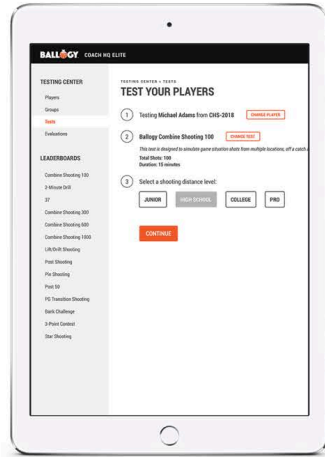

Run Combine Evaluation

Jump into the testing center and challenge your players with Coach HQ's playbook of professional-grade combine shooting drills and evaluations.

Capture Key Data and Analytics

Coach HQ allows coaches to keep progressive evaluations of individual players and teams to track their development over time.