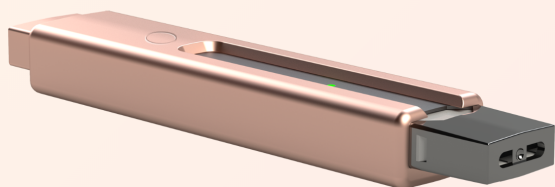

Yes, it comes in Rose Gold.

Because your Juul® should look just as good as you do.

[Buy Now](#)

FAQ

Why do I need to press a button to smoke?

The Juul® automatically disables smoking when it's being charged. Our patent-pending button instantly disables charging while being pressed so you can smoke without removing the Juul® from the Moda.

How much battery does the Moda provide?

At 2000mAH, the Moda allows the Juul® to last twice as long, enough to go through two pods.

How does the battery indicator work?

The battery indicator on the side of the Moda provides a 3-bar indicator of the battery level of your Moda Charger combined with the charge of your Juul®.

How do I charge the Moda?

Easy! Just keep your Juul® in the Moda Charger and drop it into the same USB charger that the Juul® uses. This will charge the Moda and the Juul® at the same time. The battery indicator will let you know when charging is complete.

How many charge cycles will I get from the Moda?

You can recharge your Juul® for over 500 full cycles. A full cycle is when you recharge the Moda from 0% to 100%. Partial cycles, like charging from 25% to 100%, will not count as a full cycle until all of the partials equal 100%.

Which vaporizers is Moda compatible with?

The Moda is only compatible with the Juul® at this time.

Ready for endless smoking?

[Buy Now - $45](#)