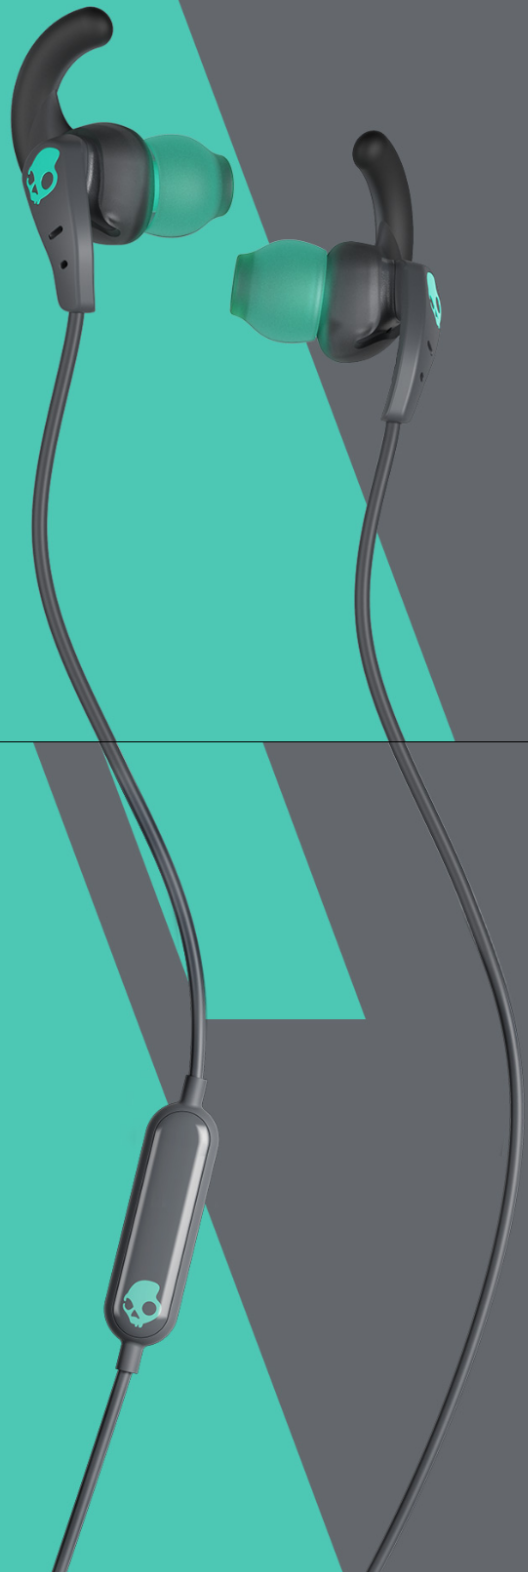

## Set In-Ear Sport Earbuds

\$29.99

 Gray/Teal +

1 ADD TO CART

Android™ Smartphone Qualified Offer >

 Product Setup  Reviews

 Sweat and Water Resistant (IPX4)

 Secure FitFin™ Gels

 Noise Isolating

 In-Line Microphone

 Call and Track Control

GET \$10

Set

**Only Skullcandy headphones are custom-tuned to deliver music you can feel. From the lyrics in your soul to the bass in your bones.**