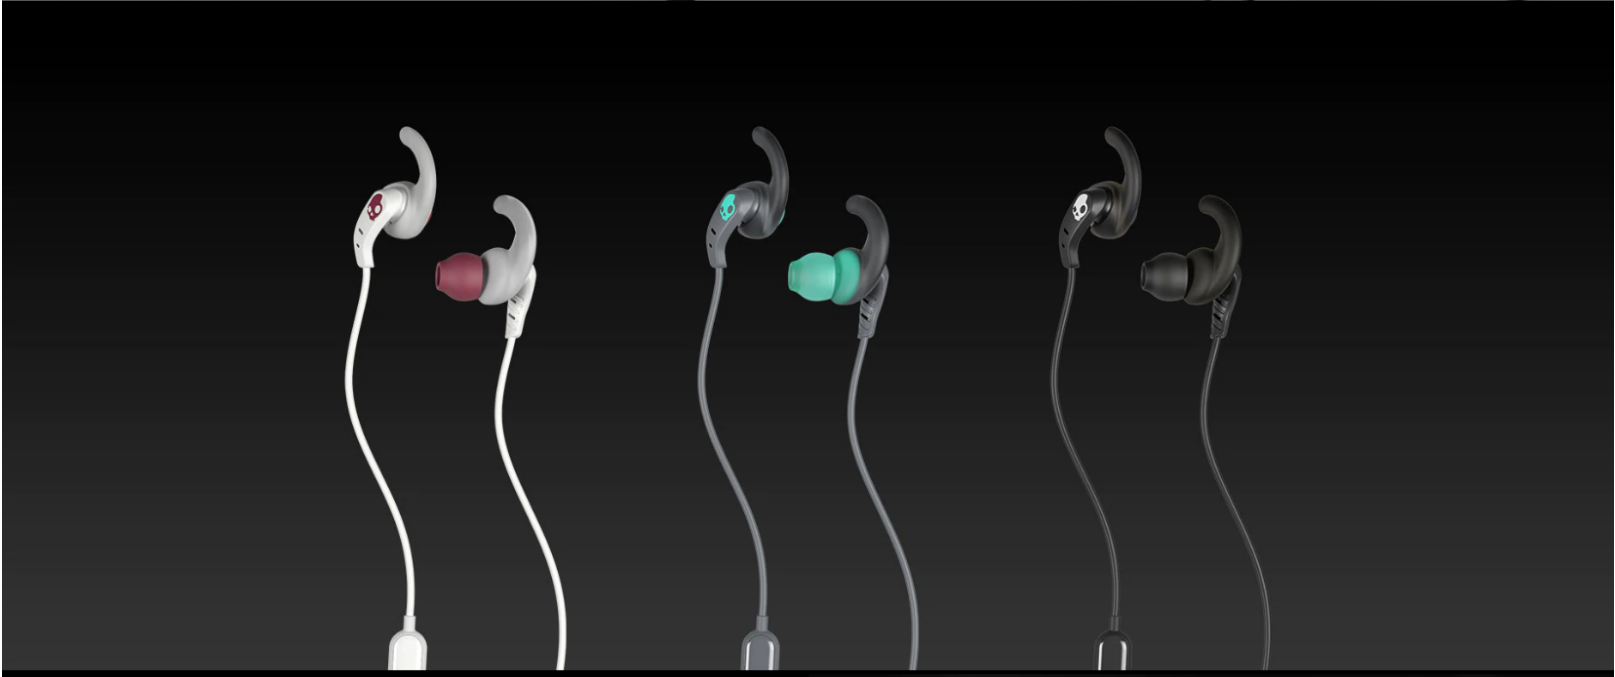

...perfecting every Skullcandy product in our Utah headquarters. But our engineers aren't your typical corporate lab-coat-wearing technicians. They're people who love music. They live for adventure. And they know what it's like to work on the go. Probably a lot like you.

GET $10

Set In-Ear Sport Earbuds $29.99

ADD TO CART