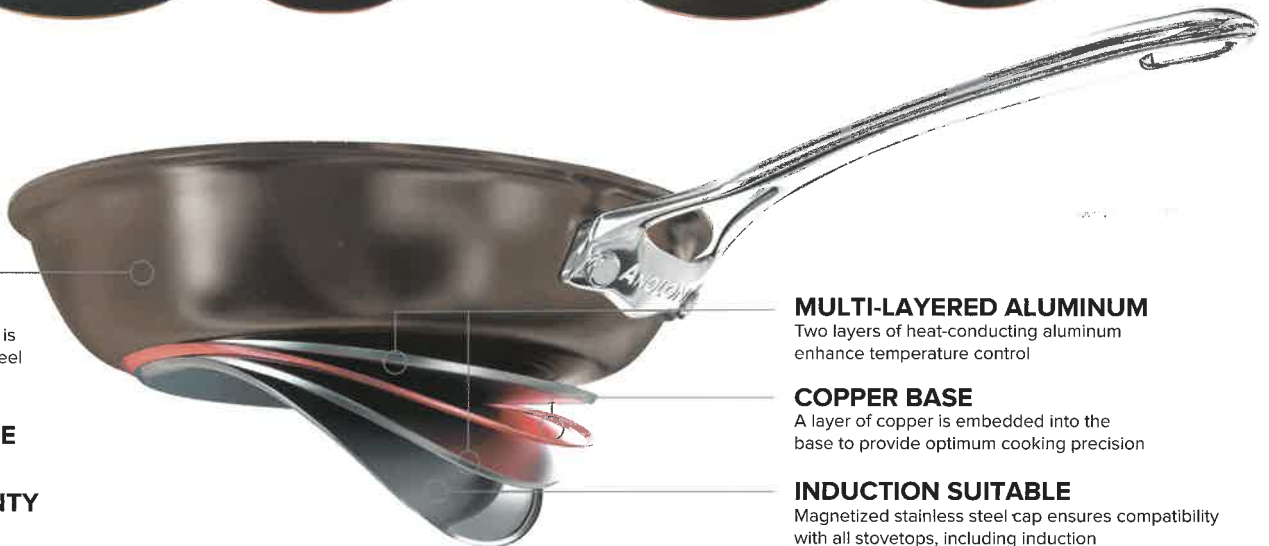

DISHWASHER SAFE

LIFETIME WARRANTY

MULTI-LAYERED ALUMINUM

Two layers of heat-conducting aluminum enhance temperature control

COPPER BASE

A layer of copper is embedded into the base to provide optimum cooking precision

INDUCTION SUITABLE

Magnetized stainless steel cap ensures compatibility with all stovetops, including induction