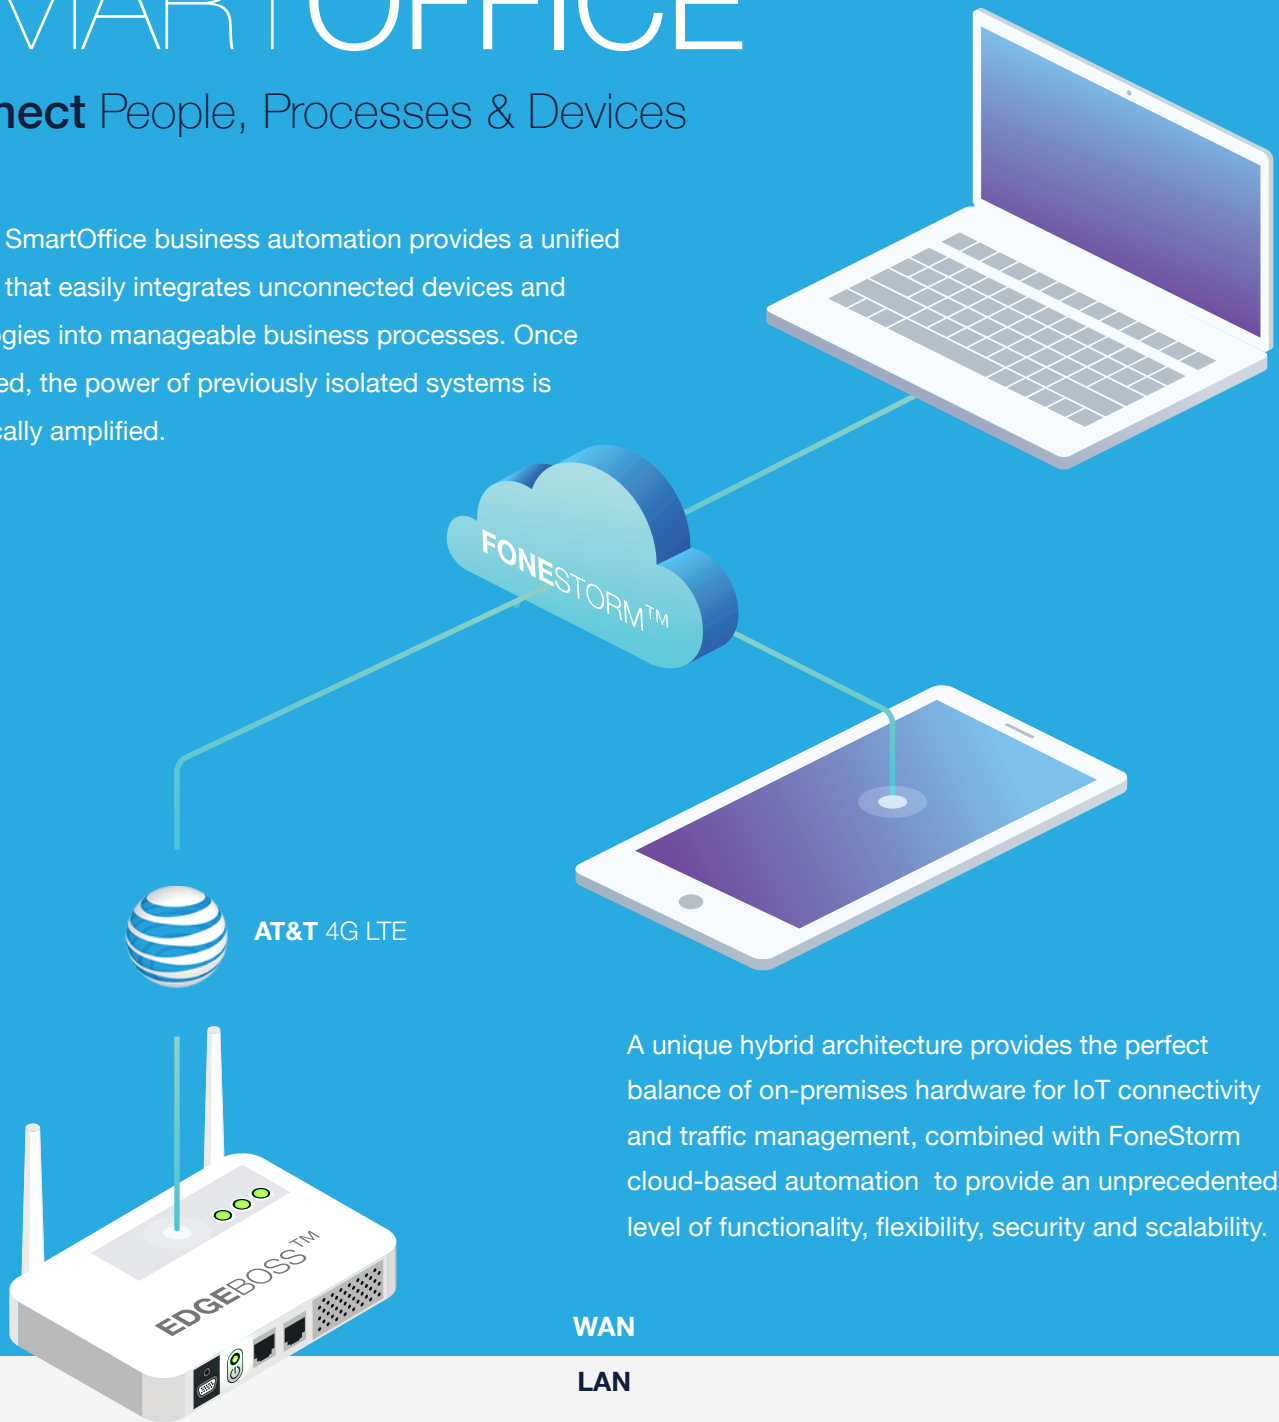

SMARTOFFICE

Connect People, Processes & Devices

FracTEL SmartOffice business automation provides a unified platform that easily integrates unconnected devices and technologies into manageable business processes. Once connected, the power of previously isolated systems is dramatically amplified.

A unique hybrid architecture provides the perfect balance of on-premises hardware for IoT connectivity and traffic management, combined with FoneStorm cloud-based automation to provide an unprecedented level of functionality, flexibility, security and scalability.