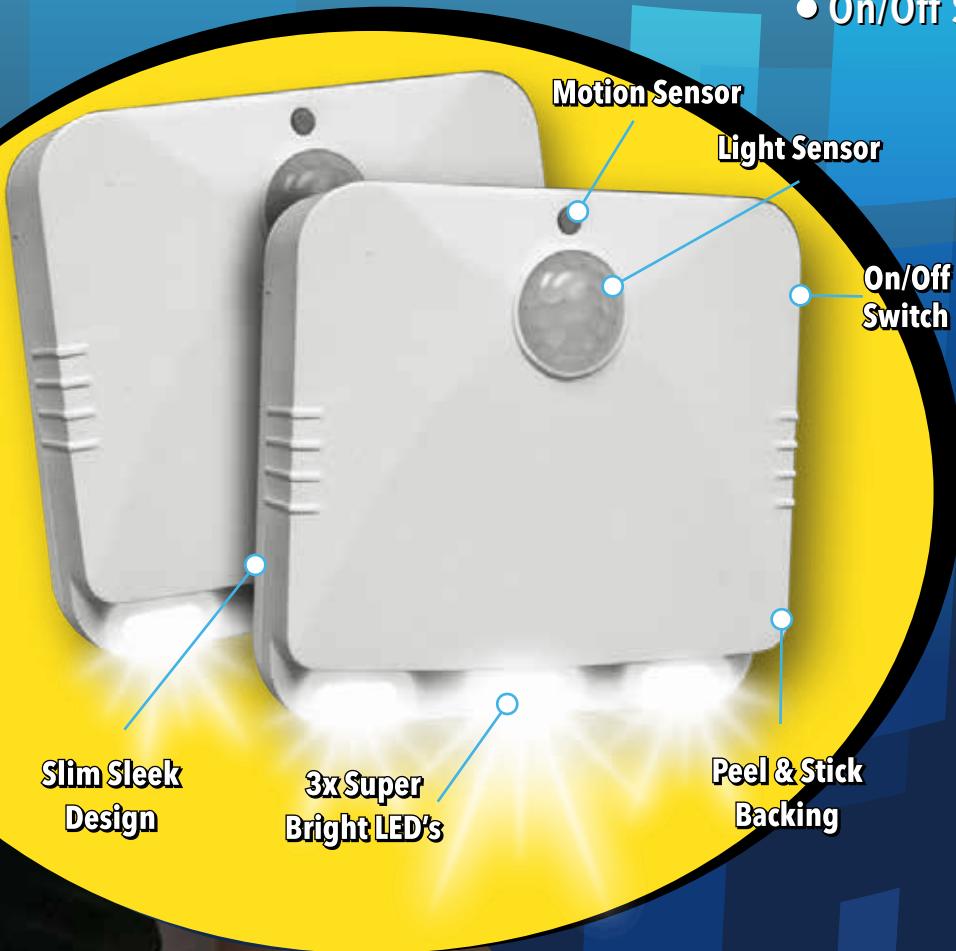

# Sensor Brite™

**Stick Anywhere Lights**

## Wireless Motion Activated Lights!

- Automatically Turns On/Off
- Motion Detection Up To 10ft.
- Built-in Light Sensor
- On/Off Switch