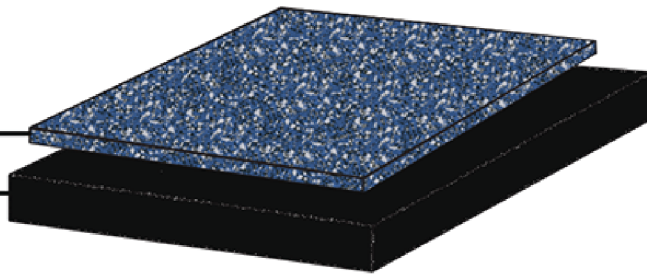

PLAE™

ACHIEVE™

BOLD PERFORMANCE
UNLEASHED

3/4" roll

1" tile with beveled edge

FEATURES

- Superior performance for athletic and fitness pursuits
- Solid mold design for direct, blunt impact
- Non-slip, non-sagging
- Heavy-duty durability and simple to maintain

APPLICATIONS

- Athletic Training
- Fitness Centers
- Military Training
- Universities
- Ice Rinks and Perimeters
- Weight Rooms
- Cardio Areas
- Locker Rooms

Recycled SBR rubber and EPDM rubber granules bound with polyurethane

100% recycled SBR rubber base layer

SPECIFICATIONS

- Material- Proprietary urethane adhesive and recycled crumb rubber
- Thickness- Tiles: 1"
Rolls: 3/4" and 1/2"
- Weight per area- Tiles: 5.5 lb/ft² ± 5%
Rolls: 2.7 lb/ft², 4.05 lb/ft²
- Roll Width- 4'
- Roll Length- 20'
- Custom colors and logos- no minimums
- Up to 95% recycled content
- 15-year warranty