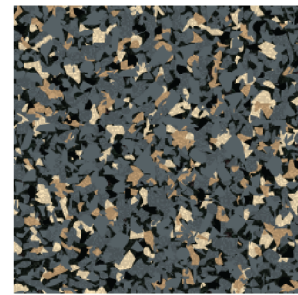

BLUE

LIGHT BLUE

NAVY

CRIMSON

RED

PURPLE

GREEN

GOLD

ORANGE

BURNT ORANGE

YELLOW

EXTRA SHOT

AMERICANO

ESPRESSO

VANILLA NUT

GREY HIGH RISE

MODERN GREY

COLORS ARE MEANT FOR CONCEPTUAL USE ONLY AND ARE NOT A RENDERING OF ACTUAL PRODUCT