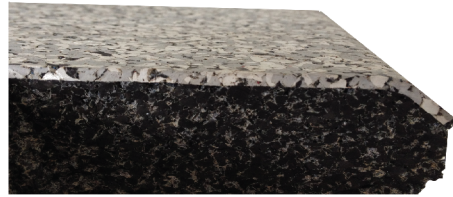

PLAE™

ACHIEVE™

BOLD PERFORMANCE
UNLEASHED

3/4" roll

1" tile with beveled edge

FEATURES

- Superior performance for athletic and fitness pursuits
- Solid mold design for direct, blunt impact
- Non-slip, non-sagging
- Heavy-duty durability and simple to maintain

APPLICATIONS

- Athletic Training
- Fitness Centers
- Military Training
- Universities
- Ice Rinks and Perimeters
- Weight Rooms
- Cardio Areas
- Locker Rooms

Recycled SBR rubber and EPDM rubber granules bound with polyurethane

100% recycled SBR rubber base layer

SPECIFICATIONS

- Material- Proprietary urethane adhesive and recycled crumb rubber
- Thickness- Tiles: 1"
Rolls: 3/4" and 1/2"
- Weight per area- Tiles: 5.5 lb/ft² ± 5%
Rolls: 2.7 lb/ft², 4.05 lb/ft²
- Roll Width- 4'
- Roll Length- 20'
- Custom colors and logos- no minimums
- Up to 95% recycled content
- 15-year warranty