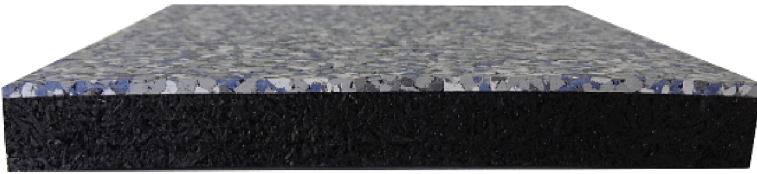

PLAE™

ACHIEVE™

BOLD PERFORMANCE
UNLEASHED

3/4" roll

1" tile with beveled edge

FEATURES

- Superior performance for athletic and fitness pursuits
- Solid mold design for direct, blunt impact
- Non-slip, non-sagging
- Heavy-duty durability and simple to maintain

APPLICATIONS

- Athletic Training
- Fitness Centers
- Military Training
- Universities
- Ice Rinks and Perimeters
- Weight Rooms
- Cardio Areas
- Locker Rooms

Recycled SBR rubber and EPDM rubber granules bound with polyurethane

100% recycled SBR rubber base layer

SPECIFICATIONS

- Material- Proprietary urethane adhesive and recycled crumb rubber
- Thickness- Tiles: 1"
Rolls: 3/4" and 1/2"
- Weight per area- Tiles: 5.5 lb/ft² ± 5%
Rolls: 2.7 lb/ft², 4.05 lb/ft²
- Roll Width- 4'
- Roll Length- 20'
- Custom colors and logos- no minimums
- Up to 95% recycled content
- 15-year warranty