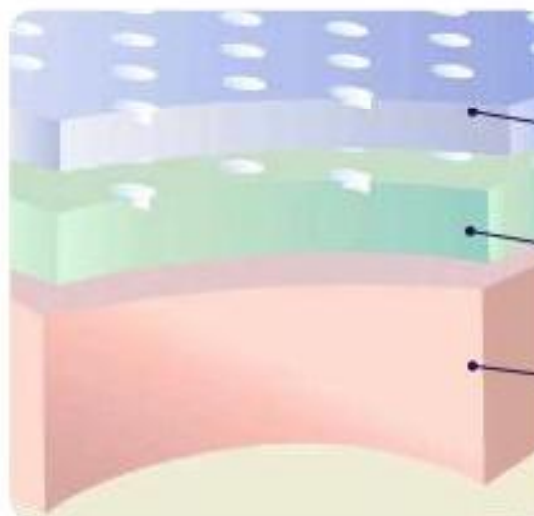

Laurent

Chateau

MEMORY FOAM

LUXURY SLEEP COLLECTION

9"
PROFILE

MATTRESS FEATURES

- 9" profile
- Pindot Stretch knit cover
- Ventilated Memory Foam
- Ventilated Gel Memory Foam

MATTRESS BENEFITS

- Relieves pressure
- Memory foam disperses heat for a cool sleeping surface
- Hypoallergenic - great for allergy sufferers
- Lessens tossing and turning through the night

MATTRESS SPECS

1" of 4 lb Ventilated Gel Foam

1.5" of 3 lb Ventilated Memory Foam

6.5" of 35 ILD Base Foam