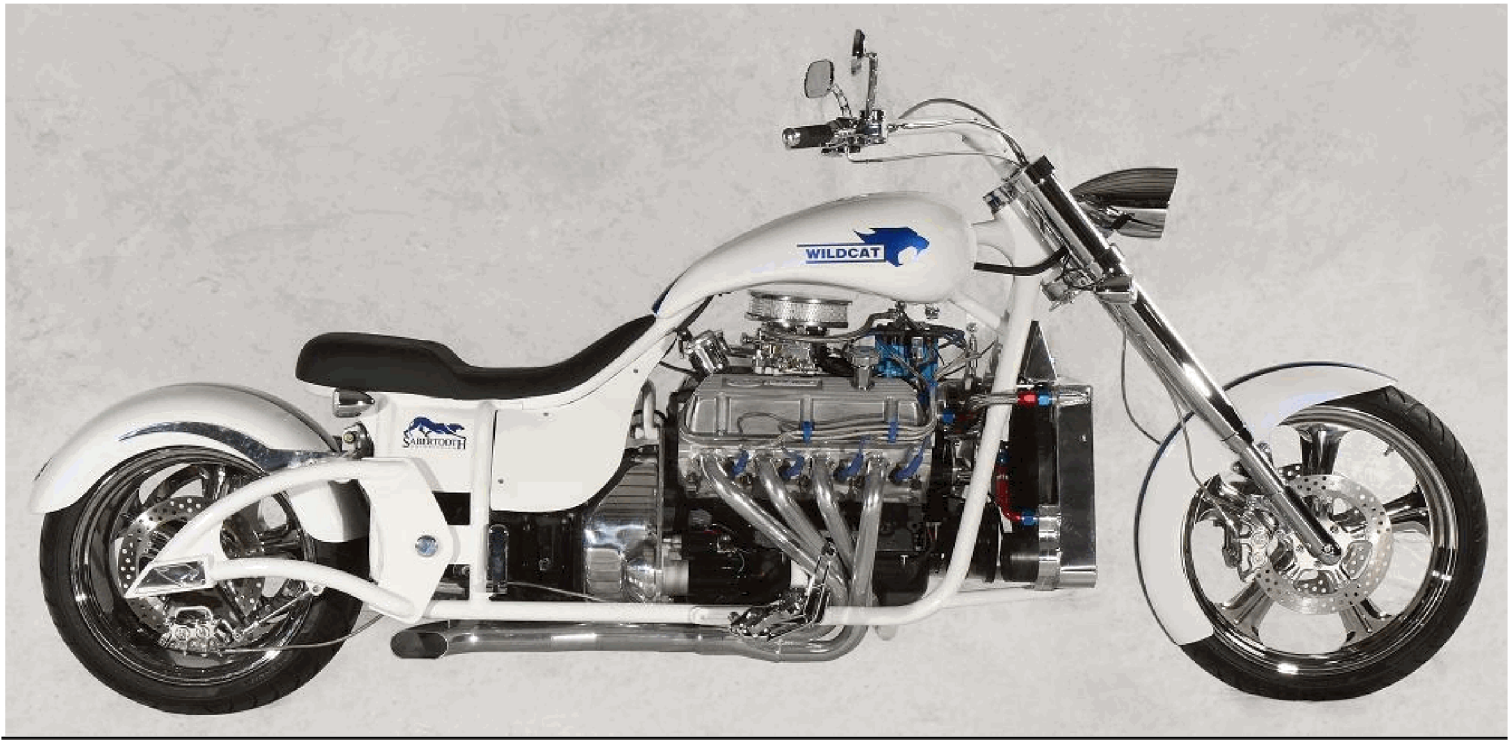

2006 Sabertooth WildCat Diecast Motorcycle 1:12 Scale Model

Beautifully crafted 2006 Sabertooth WildCat Diecast Motorcycle Model 1:12 scale. This is a very highly detailed replica of Sabertooth Motorcycles' award winning WildCat motorcycle. Incredible detail. Excellent finish. Beautiful Graphics. The precision and accuracy of these 1:12 scale motorcycles is certainly impressive. Features include a fully detailed Ford Racing engine, working front and rear suspension, accurate wheels and brake discs, correct graphics, beautiful finish, and much more.

Length: 10" Width: 3" Height: 4"
Shipping Weight: 3.5 lbs

\$249.99

For more information go to: www.sabertoothmotorcycles.com