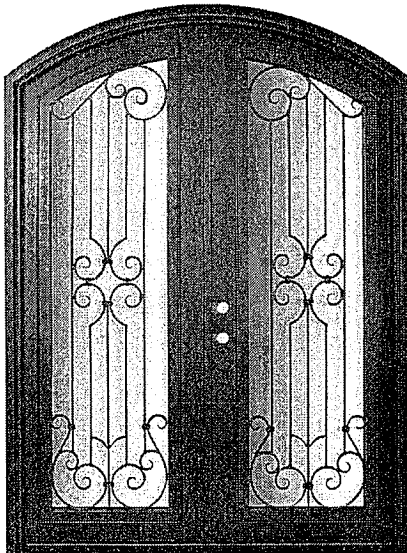

Arch Top Double Doors

Orvieto

4-5/8" Jamb / Right Hand Active Door
4-5/8" Jamb / Left Hand Active Door
6-5/8" Jamb / Right Hand Active Door
6-5/8" Jamb / Left Hand Active Door

PHBFOATDR4
PHBFOATDL4
PHBFOATDR6
PHBFOATDL6

Tivoli

4-5/8" Jamb / Right Hand Active Door
4-5/8" Jamb / Left Hand Active Door
6-5/8" Jamb / Right Hand Active Door
6-5/8" Jamb / Left Hand Active Door

PHBFTATDR4
PHBFTATDL4
PHBFTATDR6
PHBFTATDL6

Barcelona

4-5/8" Jamb / Right Hand Active Door
4-5/8" Jamb / Left Hand Active Door
6-5/8" Jamb / Right Hand Active Door
6-5/8" Jamb / Left Hand Active Door

PHBFBATDR4
PHBFBATDL4
PHBFBATDR6
PHBFBATDL6

Milano

4-5/8" Jamb / Right Hand Active Door
4-5/8" Jamb / Left Hand Active Door
6-5/8" Jamb / Right Hand Active Door
6-5/8" Jamb / Left Hand Active Door