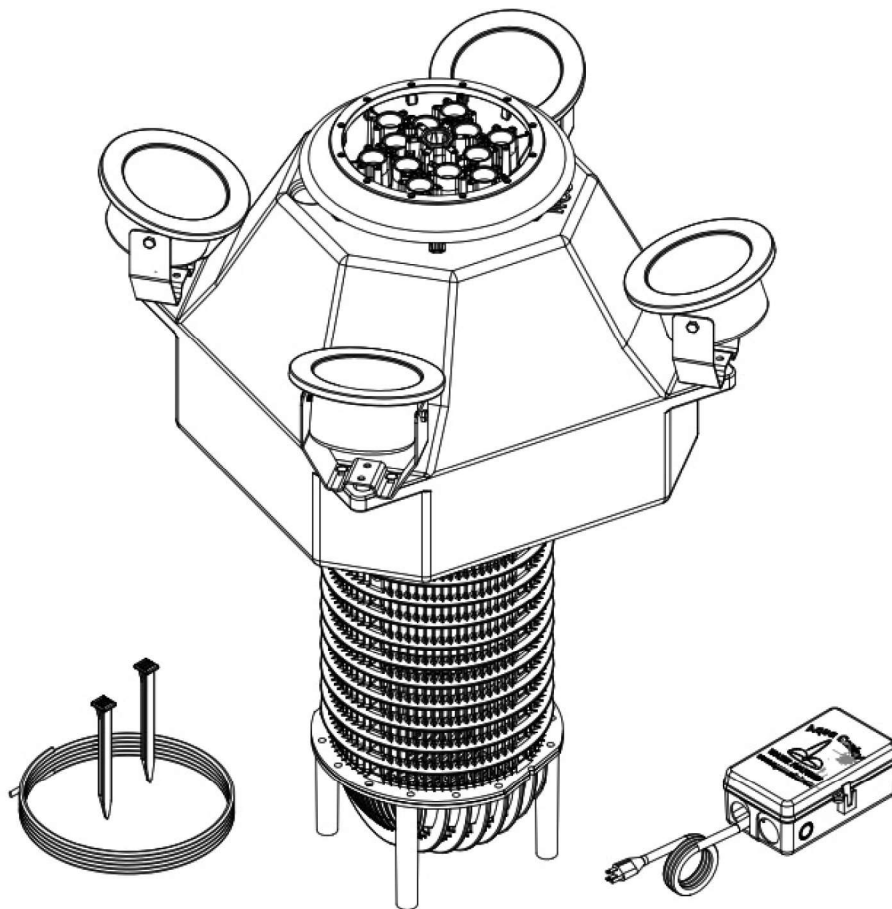

60 Hz **FUSION** SERIES INSTRUCTION MANUAL

UNIT IDENTIFICATION

Unit Serial Number: _____

Distributor: _____

Light Set Serial Number: _____

Install Date: _____