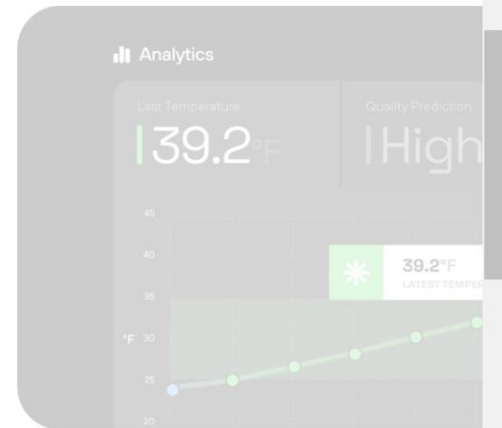

Enriched location data to optimize your business_

1663 offers customized solutions to deliver complete IoT solutions.
Here's just a preview of what 1663 Resolve can do.

Name	Last Reading	Last Temperature	Temperature Distribution	Labels
Ripe Impala	10:02 on 1 July 2023	80°F	[Green, Yellow, Red]	Flying Cod, Jumping Ant, Happy
Purple Lagoon	10:02 on 1 July 2023	80°F	[Green, Yellow, Red]	Flying Cod, Jumping Ant, Happy
Ordinal Planet	10:02 on 1 July 2023	40°F	[Blue, Green, Yellow]	Flying Cod, Jumping Ant, Happy
Squashed Lemon	10:02 on 1 July 2023	39°F	[Blue, Green, Yellow]	Flying Cod, Jumping Ant, Happy
Chilled Beans	10:02 on 1 May 2023	40°F	[Blue, Green, Yellow]	Flying Cod, Jumping Ant, Happy
Bright Book	10:02 on 1 May 2023	38°F	[Blue, Green, Yellow]	Flying Cod, Jumping Ant, Happy
Thin Trunk	10:02 on 1 May 2023	38°F	[Blue, Green, Yellow]	Flying Cod, Jumping Ant, Happy
Spider Sense	10:02 on 1 May 2023	34°F	[Blue, Green, Yellow]	Flying Cod, Jumping Ant, Happy