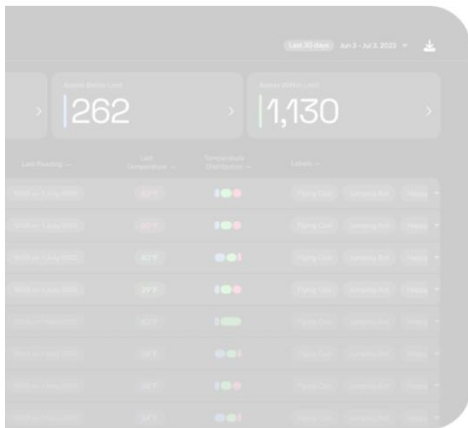

Custom filters and ranges

Name	Last Reading	Last Temperature	Temperature Distribution	Labels
Ripe Impala	10:02 on 1 July 2023	80°F	[Green, Yellow, Red]	Flying Cod, Jumping Ant, Happy
Purple Lagoon	10:02 on 1 July 2023	80°F	[Green, Yellow, Red]	Flying Cod, Jumping Ant, Happy
Ordinal Planet	10:02 on 1 July 2023	40°F	[Blue, Green, Yellow]	Flying Cod, Jumping Ant, Happy
Squashed Lemon	10:02 on 1 July 2023	39°F	[Blue, Green, Yellow]	Flying Cod, Jumping Ant, Happy
Chilled Beans	10:02 on 1 May 2023	40°F	[Blue, Green, Yellow]	Flying Cod, Jumping Ant, Happy
Bright Book	10:02 on 1 May 2023	38°F	[Blue, Green, Yellow]	Flying Cod, Jumping Ant, Happy
Thin Trunk	10:02 on 1 May 2023	38°F	[Blue, Green, Yellow]	Flying Cod, Jumping Ant, Happy
Spider Sense	10:02 on 1 May 2023	34°F	[Blue, Green, Yellow]	Flying Cod, Jumping Ant, Happy

All-in-one monitoring tool

Track multiple data sets seamlessly

Enriched location data to optimize your business_

1663 offers customized solutions to deliver complete IoT solutions.
Here's just a preview of what 1663 Resolve can do.

All-in-one monitoring tool

Track multiple data sets seamlessly

Location-enriched asset track

Enriched location data to optimize your business_

1663 offers customized solutions to deliver complete IoT solutions.
Here's just a preview of what 1663 Resolve can do.