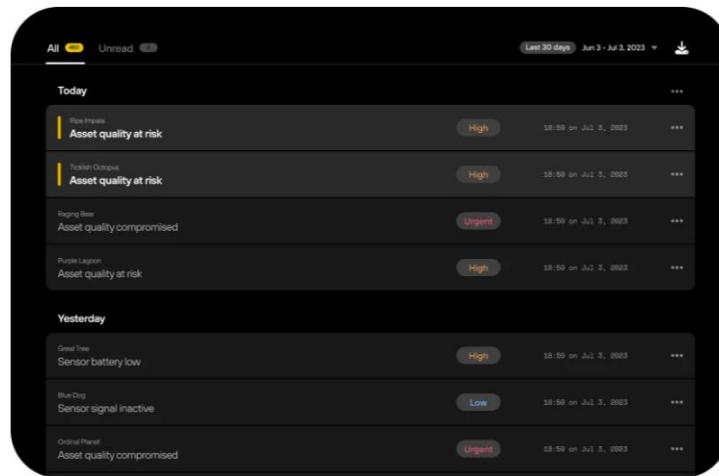

All-in-one monitoring tool

Track multiple data sets seamlessly

Enriched location data to optimize your business_

1663 offers customized solutions to deliver complete IoT solutions.
Here's just a preview of what 1663 Resolve can do.

All-in-one monitoring tool

Track multiple data sets seamlessly

Location-enriched asset track

Enriched location data to optimize your business_

1663 offers customized solutions to deliver complete IoT solutions.
Here's just a preview of what 1663 Resolve can do.

Work with multiple data sets seamlessly

Location-enriched asset tracking

Data insights and notification

Enriched location data to optimize your business_

1663 offers customized solutions to deliver complete IoT solutions.
Here's just a preview of what 1663 Resolve can do.

Location-enriched asset tracking

Data insights and notifications

Custom filters and ranges

Enriched location data to optimize your business_

1663 offers customized solutions to deliver complete IoT solutions.
Here's just a preview of what 1663 Resolve can do.