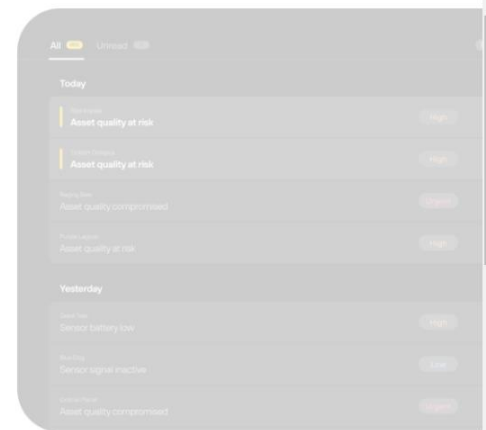

All-in-one monitoring tool

Track multiple data sets seamlessly

Location-enriched asset track

Enriched location data to optimize your business_

1663 offers customized solutions to deliver complete IoT solutions.
Here's just a preview of what 1663 Resolve can do.

Work with multiple data sets seamlessly

Location-enriched asset tracking

Data insights and notification

Enriched location data to optimize your business_

1663 offers customized solutions to deliver complete IoT solutions.
Here's just a preview of what 1663 Resolve can do.