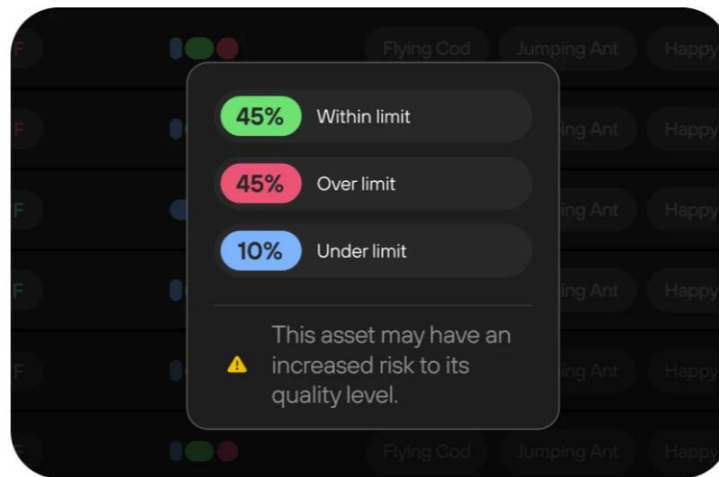

Location-enriched asset tracking

Data insights and notifications

Custom filters and ranges

Enriched location data to optimize your business_

1663 offers customized solutions to deliver complete IoT solutions.
Here's just a preview of what 1663 Resolve can do.

ata insights and notifications

Custom filters and ranges

All-in-one monitoring tool