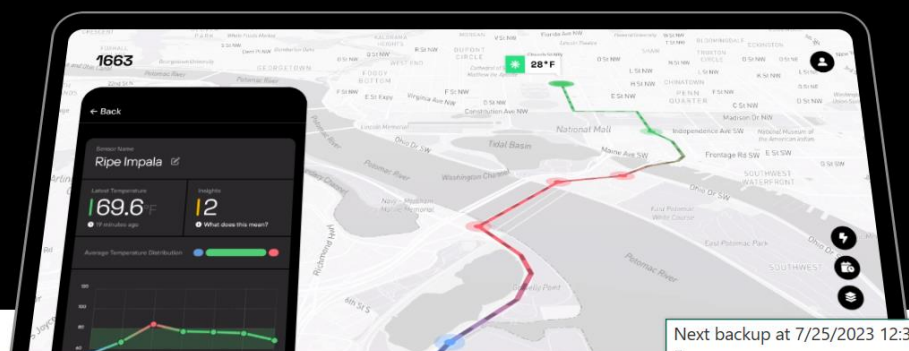

1663°C

Solutions Use Cases Blog Get in Touch

Meet 1663 Resolve™

Data Visualization + Asset Tracking =
Unparalleled Business Insight

Enriched location data to optimize your business_

1663 offers customized solutions to deliver complete IoT solutions.
Here's just a preview of what 1663 Resolve can do.

Custom filters and ranges

Name	Last Reading	Last Temperature	Temperature Distribution	Labels
Ripe Impala	10:02 on 1 July 2023	80°F	[Green, Yellow, Red]	Flying Cod, Jumping Ant, Happy
Purple Lagoon	10:02 on 1 July 2023	80°F	[Green, Yellow, Red]	Flying Cod, Jumping Ant, Happy
Ordinal Planet	10:02 on 1 July 2023	40°F	[Blue, Green, Yellow]	Flying Cod, Jumping Ant, Happy
Squashed Lemon	10:02 on 1 July 2023	39°F	[Blue, Green, Yellow]	Flying Cod, Jumping Ant, Happy
Chilled Beans	10:02 on 1 May 2023	40°F	[Blue, Green, Yellow]	Flying Cod, Jumping Ant, Happy
Bright Book	10:02 on 1 May 2023	38°F	[Blue, Green, Yellow]	Flying Cod, Jumping Ant, Happy
Thin Trunk	10:02 on 1 May 2023	38°F	[Blue, Green, Yellow]	Flying Cod, Jumping Ant, Happy
Spider Sense	10:02 on 1 May 2023	34°F	[Blue, Green, Yellow]	Flying Cod, Jumping Ant, Happy

All-in-one monitoring tool

Track multiple data sets seamlessly

Enriched location data to optimize your business_

1663 offers customized solutions to deliver complete IoT solutions.
Here's just a preview of what 1663 Resolve can do.