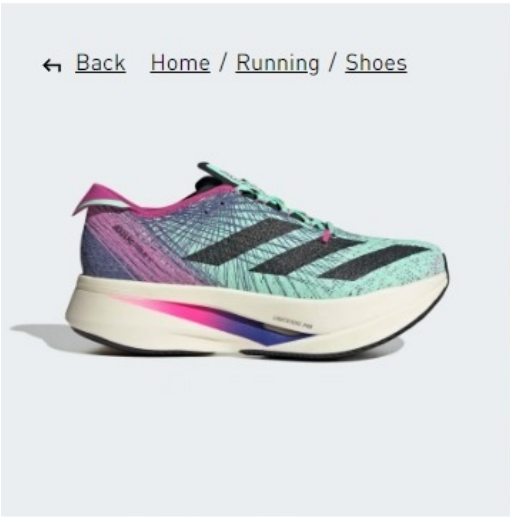

SCORE UP TO 60% OFF

MEN WOMEN KIDS BACK TO SCHOOL SALE 3 STRIPE LIFE

help orders and returns join adiClub

Search

← Back Home / Running / Shoes

Running

★★★★★ 220

ADIZERO PRIME X STRUNG