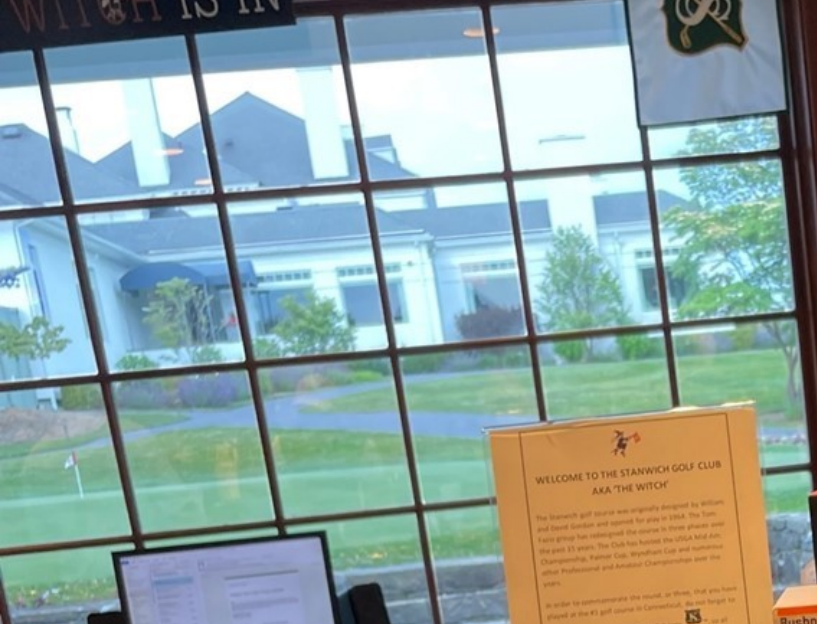

WITCH IS IN

WELCOME TO THE STANWICH GOLF CLUB
AKA 'THE WITCH'

The Stanwich golf course was originally designed by William and Harold Gordon and opened for play in 1934. The Stanwich Club has redesigned the course in three phases over the past 25 years. The Club has hosted the U.S.A. Mid-Am. Championship, Senior Cup, Wynton Cup and numerous other Professional and Amateur Championships over the years.

In order to commemorate the event, we have placed in the #1 golf course in Connecticut. Do not forget to pick up some merch featuring our club and a souvenir from our area. We have a variety of golf accessories, clothing, and drinks.