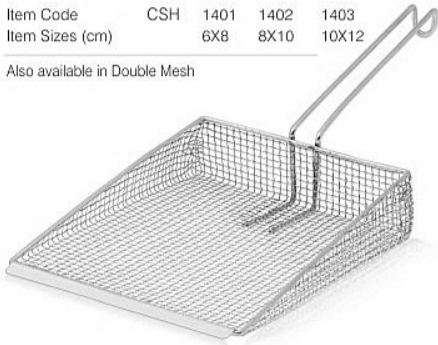

S. S. CATERING / GASTRONOMY

SS CHIPS SHOVELS

Item Code	CSH	1401	1402	1403
Item Sizes (cm)		6X8	8X10	10X12

Also available in Double Mesh