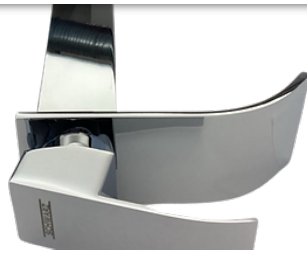

All

Luxus

Würfel

BATHROOM AND SHOWER

ACCESSORIES

Price

Monomando alto negro cascada

\$2,775.00