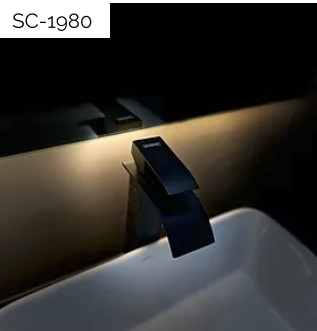

Monomando alto negro cascada

$2,775.00

VAT Included | Envío Nacional $150.00

Compras hasta la puerta de tu casa.

Envíos a todo el país sin costo en compras superiores a $ 1,000.00 pesos MX.

Contamos con meses sin intereses.

Grifería de diseño a un precio que puedes comprar.

Solo enmicasa.mx

SC-1980