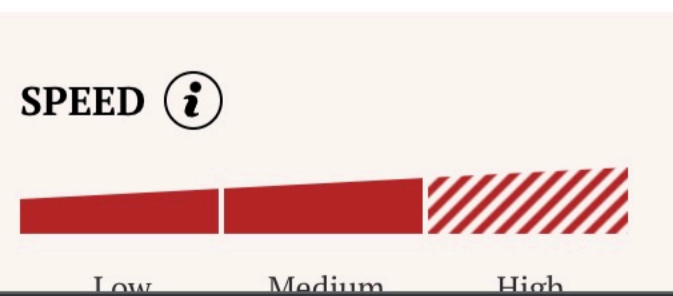

Share

Need help?

REVIEW VIDEO

OUR TAKE: THE TERN QUICK HAUL

Simply capable is the perfect phrase for the Quick Haul because it's a built-to-last compact e-bike that's ready to tackle your daily grind. Think of it as the multitool of e-bikes: small and unassuming enough to be your daily go-to, yet capable of handling big jobs with finesse.

ABOUT THIS BIKE

QUICK HAUL FEATURES

CARRY IT ALL

The rear rack easily carries a kid and cargo with a weight limit rating of up to 110lbs. Add an optional front rack for an additional 44lbs of cargo.