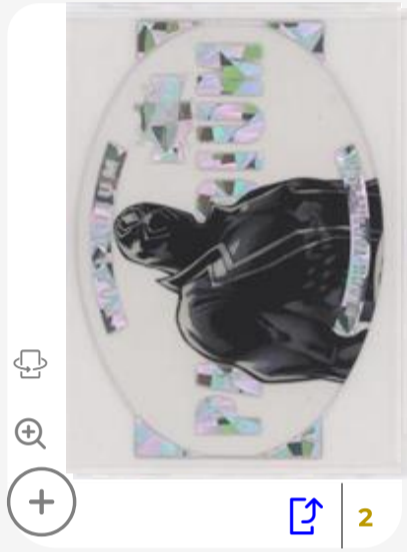

**spideycollector**  
75  
★★★★★ (2)

**dwolfe24**  
★★★★★ (10)

**Theodorix**  
★★★★★ (5)

**Frankiesj79**  
★★★★★ (9)

**neonecko**  
★★★★★ (9)

**Hamracollects**  
★★★★★ (2)

**Jiwase**  
 ★★★★★ (9)

**weasel-king**  
 ★★★★★ (211)

**Waterford**  
 ★★★★★ (3)

**Eski3**  
 ★★★★★ (88)

**Keyser Soze**  
 ★★★★★ (3)

**OOLOW00**  
 ★★★★★ (189)

**Mike Lee**  
 ★★★★★ (519)

**erton\_sets**  
 ★★★★★ (37)

**MULLLLLLLY**  
 ★★★★★ (49)

**Comic\_card\_vault**  
 ★★★★★ (156)

**CardsThatRemain**  
 ★★★★★ (1808)

**Ab6281**  
 ★★★★★ (319)

**Usernameindeed**  
 ★★★★★ (136)

**mattyice4141**  
 ★★★★★ (73)

**freddybourne**  
 ★★★★★ (635)

Three identical listings for a trading card. Each listing features a thumbnail image of a black card with a character illustration and a 'R' icon in the top left corner. Below the image are icons for sharing, zooming, and a plus sign. The listing details include a share icon, a plus sign, a magnifying glass, a user profile picture, the username, a star rating, and a count in parentheses.