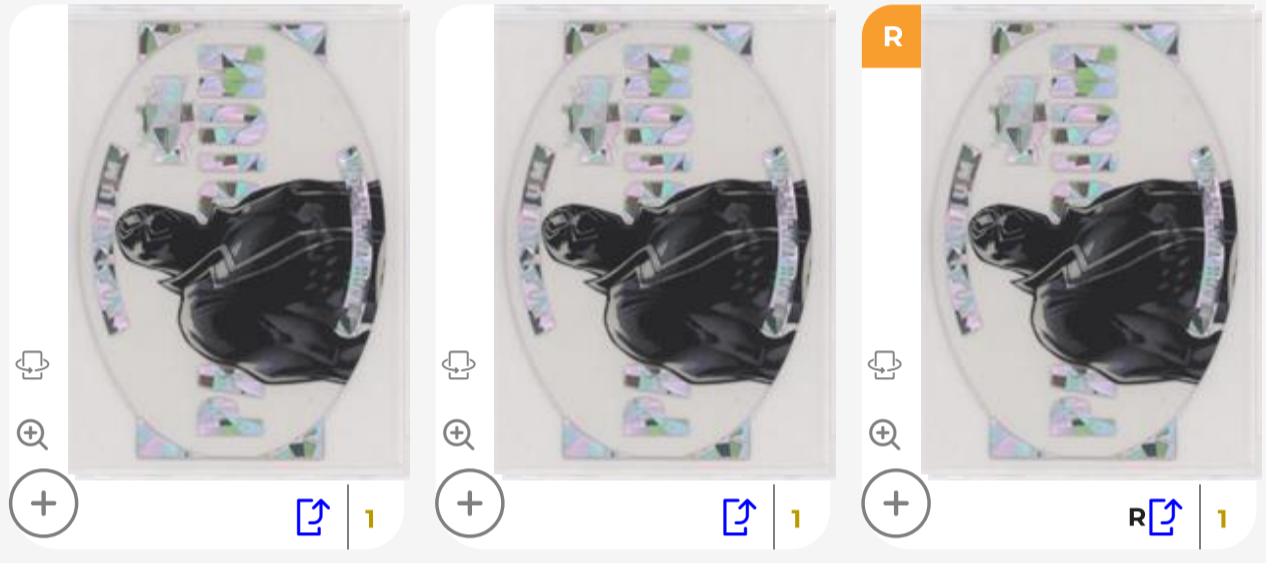

**Waterford**  
 ★★★★★ (3)

**Eski3**  
 ★★★★★ (88)

**Keyser Soze**  
 ★★★★★ (3)

**OOLOW00**  
 ★★★★★ (189)

**Mike Lee**  
 ★★★★★ (519)

**erton\_sets**  
 ★★★★★ (37)

**MULLLLLLLY**  
 ★★★★★ (49)

**Comic\_card\_vault**  
 ★★★★★ (156)

**CardsThatRemain**  
 ★★★★★ (1808)

**Ab6281**  
 ★★★★★ (319)

**Usernameindeed**  
 ★★★★★ (136)

**mattyice4141**  
 ★★★★★ (73)

**freddybourne**  
 ★★★★★ (635)

Three identical listings for a trading card. Each listing features a thumbnail image of a black card with a character illustration and a 'R' icon in the top left corner. Below the image are icons for sharing, zooming, and a plus sign. The listing details include a share icon, a plus sign, a magnifying glass, a user profile picture, the username, a star rating, and a count in parentheses.

- bergmania** (2278) - 5 stars
- mfuller1971** (1163) - 5 stars
- Cerberus** (1594) - 5 stars

Three identical listings for a trading card. Each listing features a thumbnail image of a black card with a character illustration and a 'R' icon in the top left corner. Below the image are icons for sharing, zooming, and a plus sign. The listing details include a share icon, a plus sign, a magnifying glass, a user profile picture, the username, a star rating, and a count in parentheses.