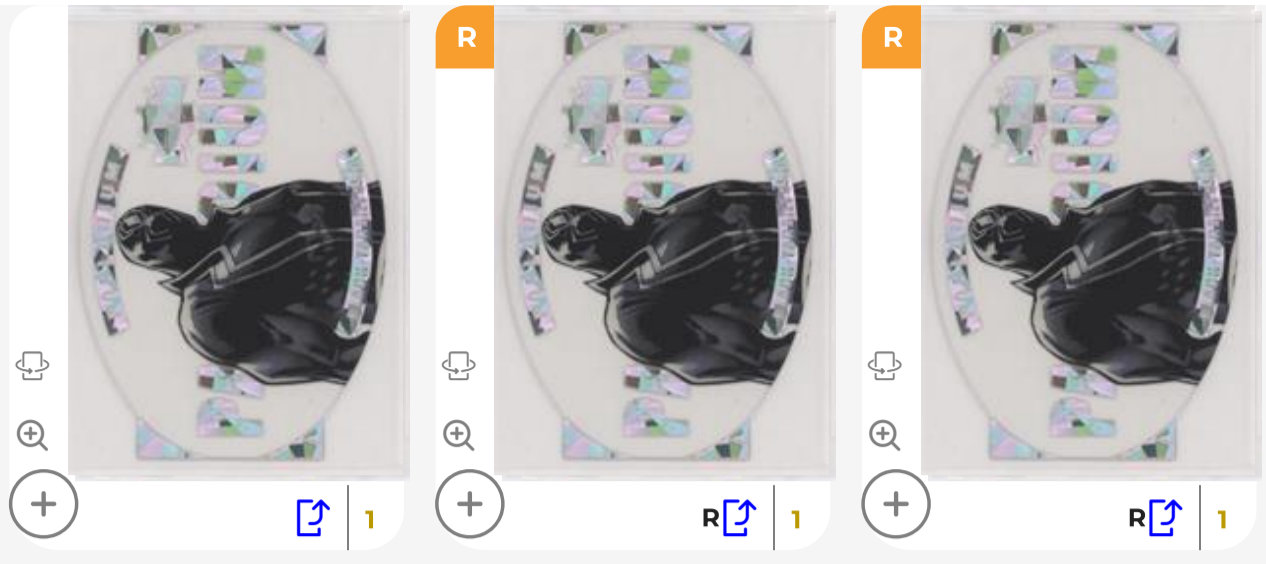

**Waterford**  
 ★★★★★ (3)

**Eski3**  
 ★★★★★ (88)

**Keyser Soze**  
 ★★★★★ (3)

**OOLOW00**  
 ★★★★★ (189)

**Mike Lee**  
 ★★★★★ (519)

**erton\_sets**  
 ★★★★★ (37)

**MULLLLLLLY**  
 ★★★★★ (49)

**Comic\_card\_vault**  
 ★★★★★ (156)

**CardsThatRemain**  
 ★★★★★ (1808)

**Ab6281**  
 ★★★★★ (319)

**Usernameindeed**  
 ★★★★★ (136)

**mattyice4141**  
 ★★★★★ (73)

**freddybourne**  
 ★★★★★ (635)

Three identical listings for a trading card. Each listing features a thumbnail image of a black card with a character illustration and a 'R' icon in the top left corner. Below the image are icons for sharing, zooming, and a plus sign. The listing details include a share icon, a plus sign, a magnifying glass, a user profile picture, the username, a star rating, and a count in parentheses.

- bergmania** (2278) - 5 stars
- mfuller1971** (1163) - 5 stars
- Cerberus** (1594) - 5 stars

Three identical listings for a trading card. Each listing features a thumbnail image of a black card with a character illustration and a 'R' icon in the top left corner. Below the image are icons for sharing, zooming, and a plus sign. The listing details include a share icon, a plus sign, a magnifying glass, a user profile picture, the username, a star rating, and a count in parentheses.