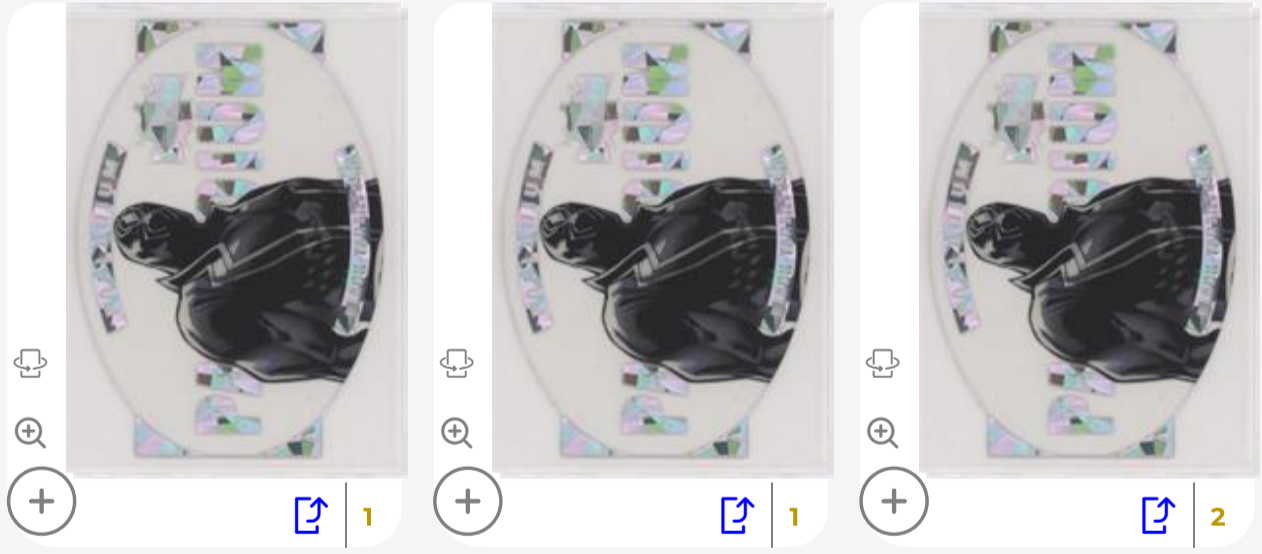

Frankiesj79
★★★★★ (9)

neonecko
★★★★★ (9)

Hamracollects
★★★★★ (2)