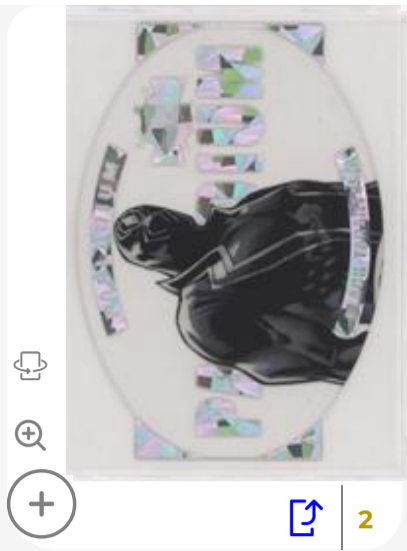

**spideycollector**  
75  
★★★★★ (2)

**dwolfe24**  
★★★★★ (10)

**Theodorix**  
★★★★★ (5)

**Frankiesj79**  
★★★★★ (9)

**neonecko**  
★★★★★ (9)

**Hamracollects**  
★★★★★ (2)

**Jiwase**  
 ★★★★★ (9)

**weasel-king**  
 ★★★★★ (211)

**Waterford**  
 ★★★★★ (3)

**Eski3**  
 ★★★★★ (88)

**Keyser Soze**  
 ★★★★★ (3)

**OOLOW00**  
 ★★★★★ (189)

**Mike Lee**  
 ★★★★★ (519)

**erton\_sets**  
 ★★★★★ (37)

**MULLLLLLLY**  
 ★★★★★ (49)

**Comic\_card\_vault**  
 ★★★★★ (156)

**CardsThatRemain**  
 ★★★★★ (1808)

**Ab6281**  
 ★★★★★ (319)

**Usernameindeed**  
 ★★★★★ (136)

**mattyice4141**  
 ★★★★★ (73)

**freddybourne**  
 ★★★★★ (635)

Three identical listings for a trading card. Each listing features a thumbnail image of a black card with a character illustration and a 'R' icon in the top left corner. Below the image are icons for sharing, zooming, and a plus sign. The listing details include a share icon, a plus sign, a magnifying glass, a user profile picture, the username, a star rating, and a count in parentheses.