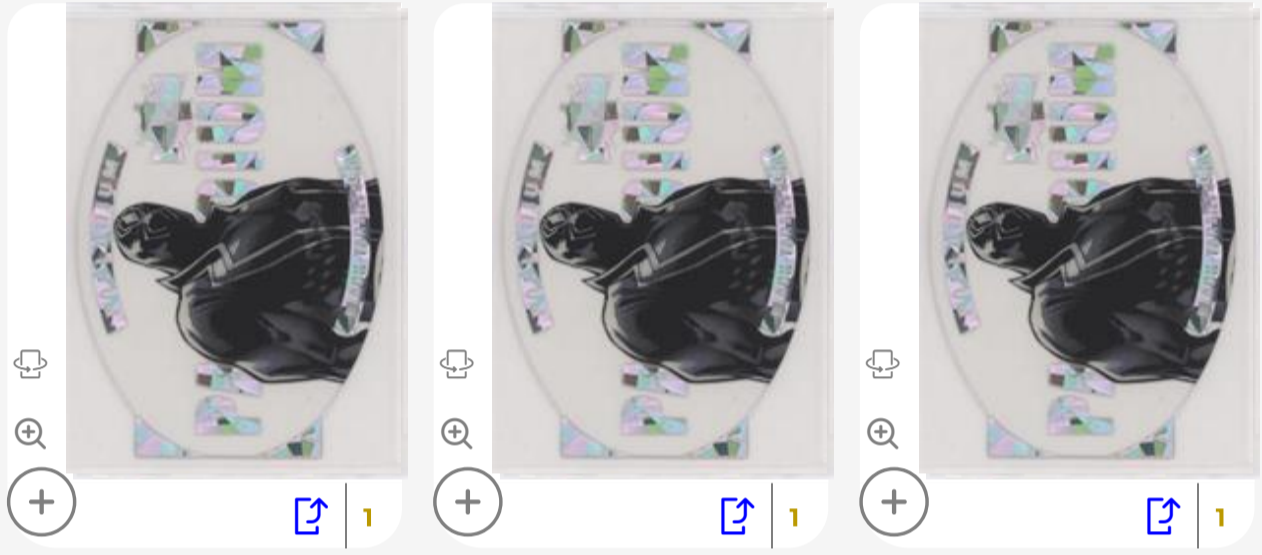

# #4-OF-50 P **Black Tarantula**

Marvel Metal Universe Spider-Man Palladium

**217** items available in marketplace

**SELECT A TRADING PARTNER:**

**elvehjem**  
★★★★★ (2)

**Hiselbock**  
★★★★★ (15)

**Allinone1128**  
★★★★★ (4)