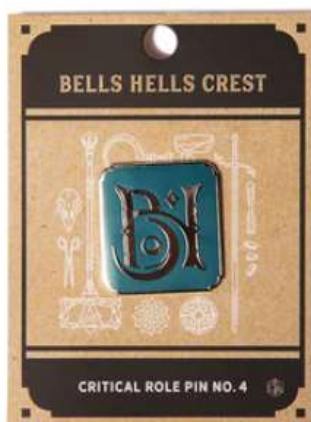

Critical Role Pin No. 4 - Bells Hells Crest

Bells Hells

\$9.99

Quantity:

- 1 +

ADD TO CART

Buy with shop Pay

More payment options:

Take the adventures of *Critical Role* Campaign 3 with you with this beautiful enamel pin of the official *Bells Hells* crest! As adaptable as its namesake crew, this pin will look great on your jacket, backpack, or hats.

Details:

- Artist: **Jordyn Torrence** (@atjordyn)
- Pin #4 of the *Critical Role* Pin Series
- Materials: zinc alloy, hard enamel
- Size: 1.3 x 1.5 inches
- Butterfly clasp pin closure
- Embossed *Critical Role* logo on the back of the pin