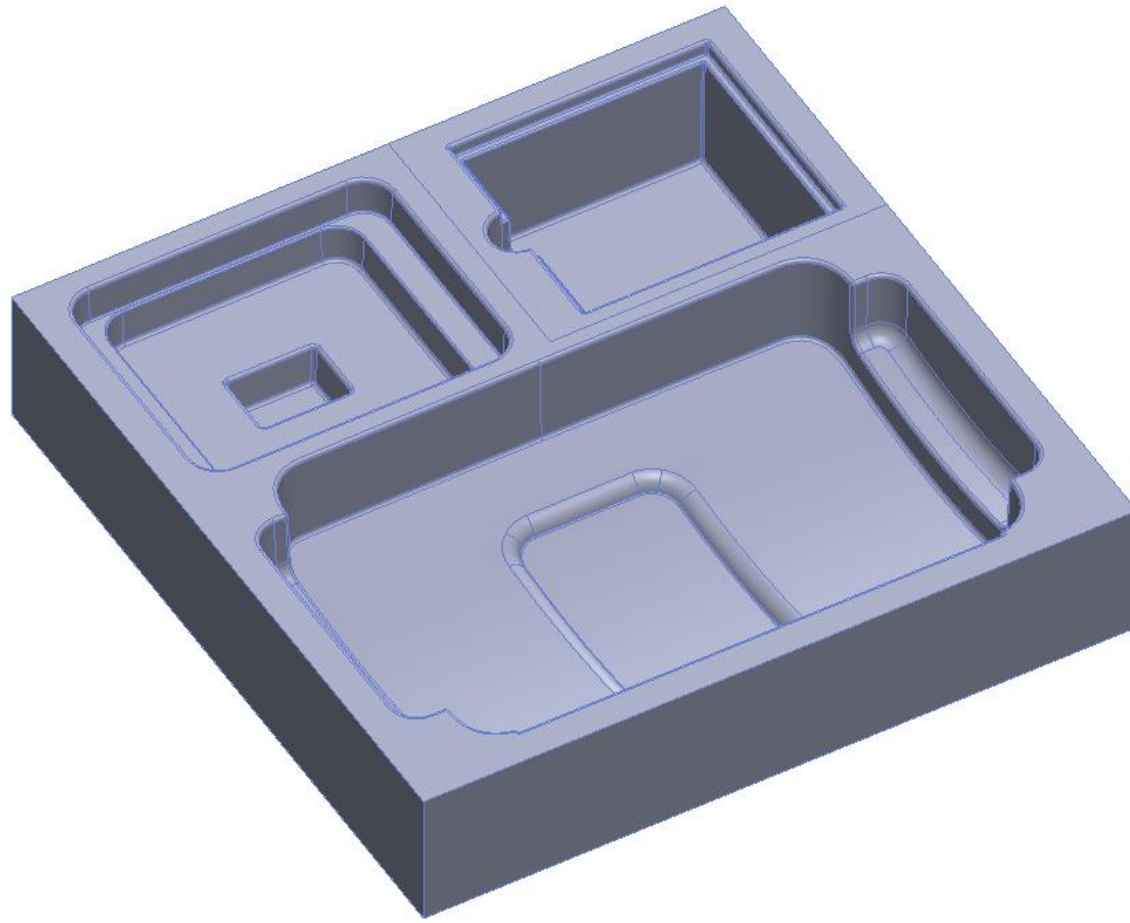

Content:

- **HALOONE** Device x 1
- USB-C Cable x 1
- PSU x 1
- Spirit Level x 1
- Wall Mount x 1
- User Manual x 1
- Wall Mount Screw x 4

HALOONE Gift Box - Printings

05 Sleeve
Printing: Photo-Quality Graphics
Printing: Digital
Finish: semigloss (sample 2)
Material:
Base color: White
Thickness: ~1mm

White printing example

Jacuzzi Version

Clearlight Version

HALOONE Gift Box - Printings

03 Inner Box
Color: Pantone Cool Gray 10
Tightwrap 120GSM
Finish: Matt

White printing example

Jacuzzi Version

Clearlight Version

HALOONE Gift Box - Pulp Tray

Cartridge Gift Box - Overview

Jacuzzi Version

Clearlight Version

Cartridge Gift Box - Structure

Content:

- Cartridge x 30
- Brush x 1

HALOONE Gift Box - Printings