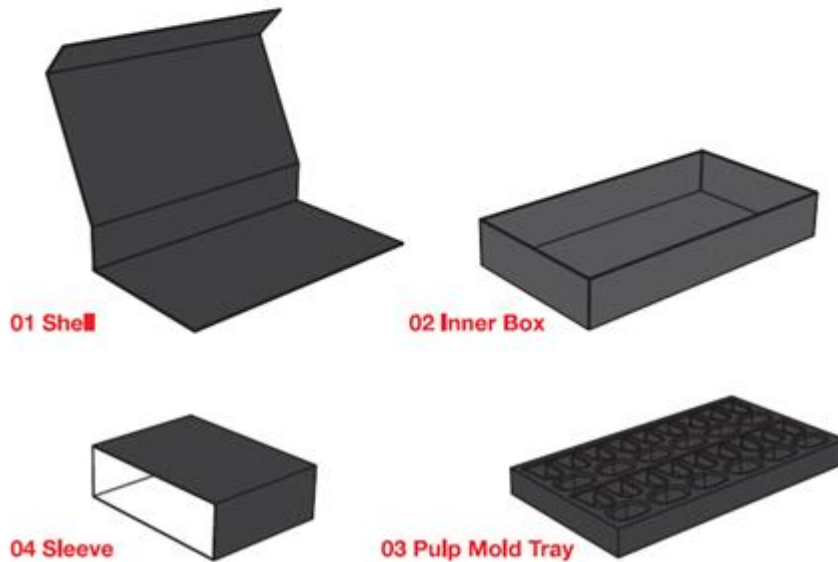

HALOONE Gift Box - Pulp Tray

Cartridge Gift Box - Overview

Jacuzzi Version

Clearlight Version

Cartridge Gift Box - Structure

Content:

- Cartridge x 30
- Brush x 1

HALOONE Gift Box - Printings

04 Sleeve
Printing: Photo-Quality Graphics
Printing: Digital
Finish: semigloss (sample 2)
Material
Base color: White
Thickness: ~1mm

Matt coating example

Jacuzzi Version

Clearlight Version

Cartridge Gift Box - Printings