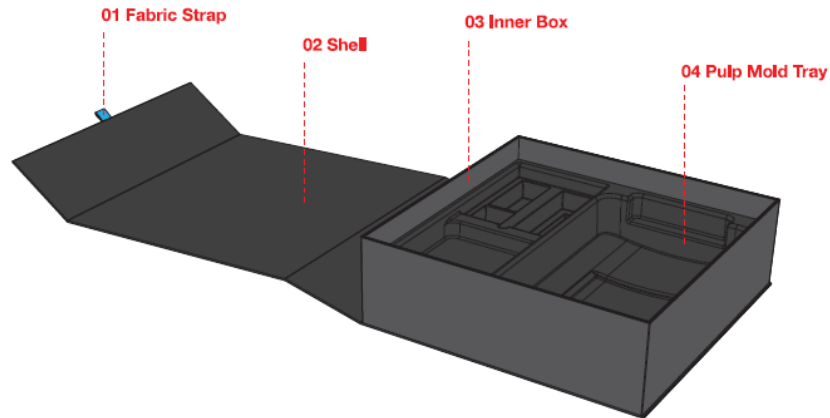

HALOONE & Cartridge Gift Box Design Cartridge Bulk Pack Design

For Clearlight & Jacuzzi

4 Sep 2020

HALOONE Gift Box - Overview

Jacuzzi Version

Clearlight Version

HALOONE Gift Box - Structure

01 Fabric Strap

Content:

- **HALOONE** Device x 1
- USB-C Cable x 1
- PSU x 1
- Spirit Level x 1
- Wall Mount x 1
- User Manual x 1
- Wall Mount Screw x 4

HALOONE Gift Box - Printings

05 Sleeve
Printing: Photo-Quality Graphics
Printing: Digital
Finish: semigloss (sample 2)
Material:
Base color: White
Thickness: ~1mm