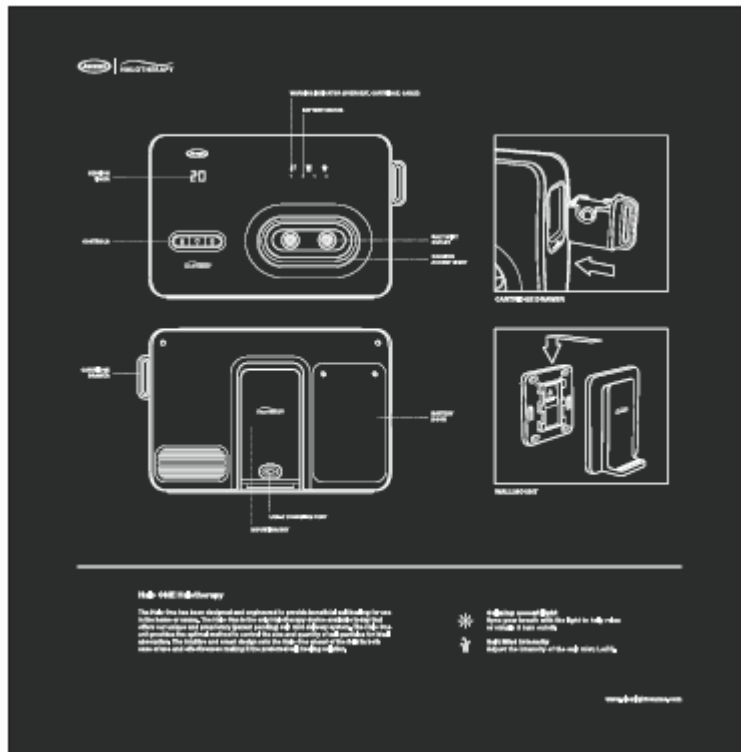

Jacuzzi Version