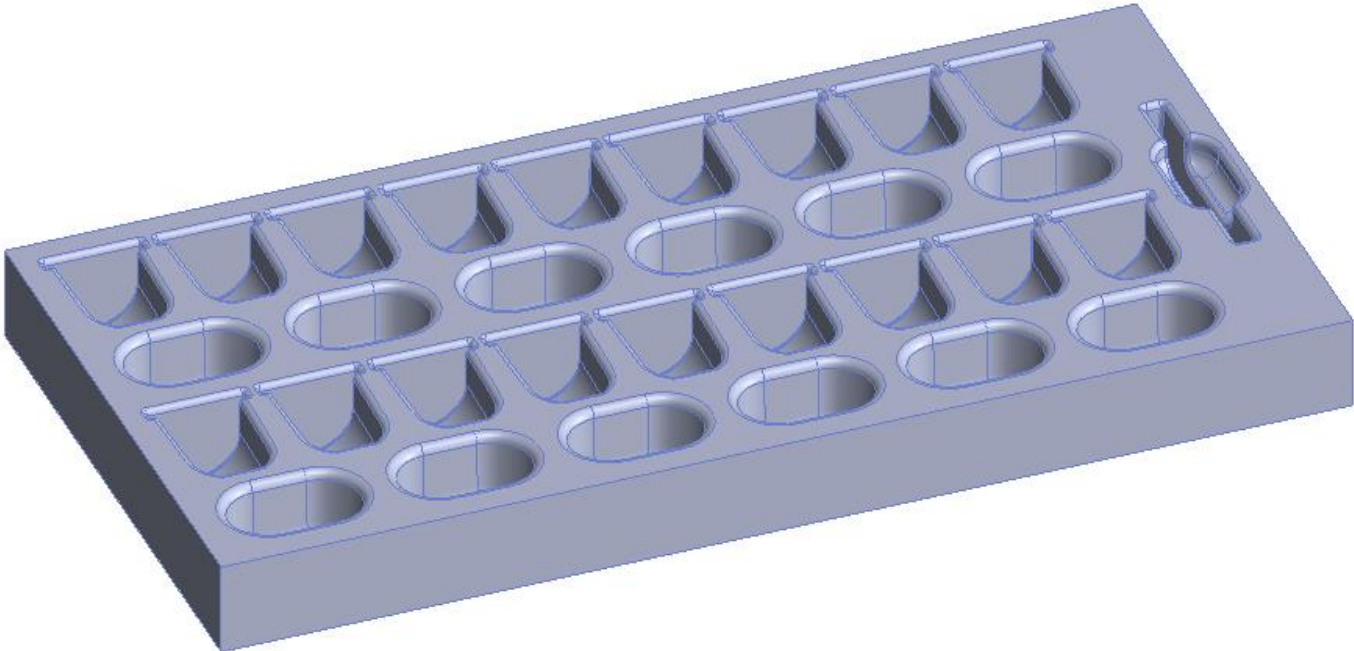

Saline Solution Cartridge

Each cartridge contains 20 ml of pharmaceutical grade saline solution, that can be used for a session of up to 20 minutes*.

Usage

1. Turn on the Halo ONE Halotherapy unit
2. Take out the cartridge holder drawer
3. Place one saline solution cartridge into the holder
4. Insert drawer back into the device
5. Session starts

*Based on our own data depending on temperature and humidity

www.allyrightsauna.com

Cartridge Gift Box - Pulp Tray

Cartridge Bulk Pack - Structure

Content:

- Cartridge x 120