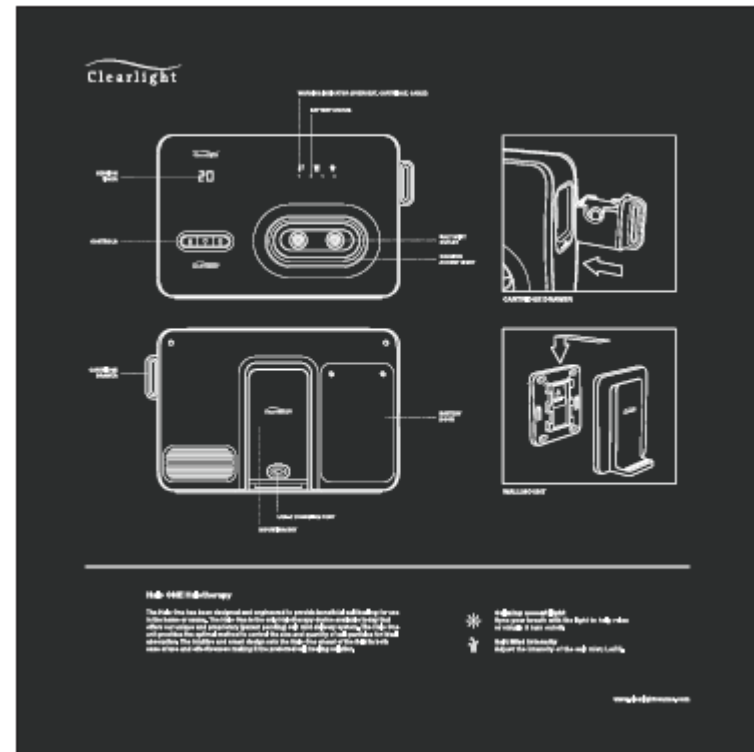

Content:

- **HALOONE** Device x 1
- USB-C Cable x 1
- PSU x 1
- Spirit Level x 1
- Wall Mount x 1
- User Manual x 1
- Wall Mount Screw x 4

HALOONE Gift Box - Printings

05 Sleeve
Printing: Photo-Quality Graphics
Printing: Digital
Finish: semigloss (sample 2)
Material:
Base color: White
Thickness: ~1mm

Matt coating example

Jacuzzi Version

Clearlight Version

HALOONE Gift Box - Printings

Partially glossy coating example

Jacuzzi Version

Clearlight Version

HALOONE Gift Box - Printings

White printing example

Jacuzzi Version

Clearlight Version

HALOONE Gift Box - Printings

03 Inner Box
Color: Pantone Cool Gray 10
Tightwrap 120GSM
Finish: Matt

White printing example

Jacuzzi Version

Clearlight Version