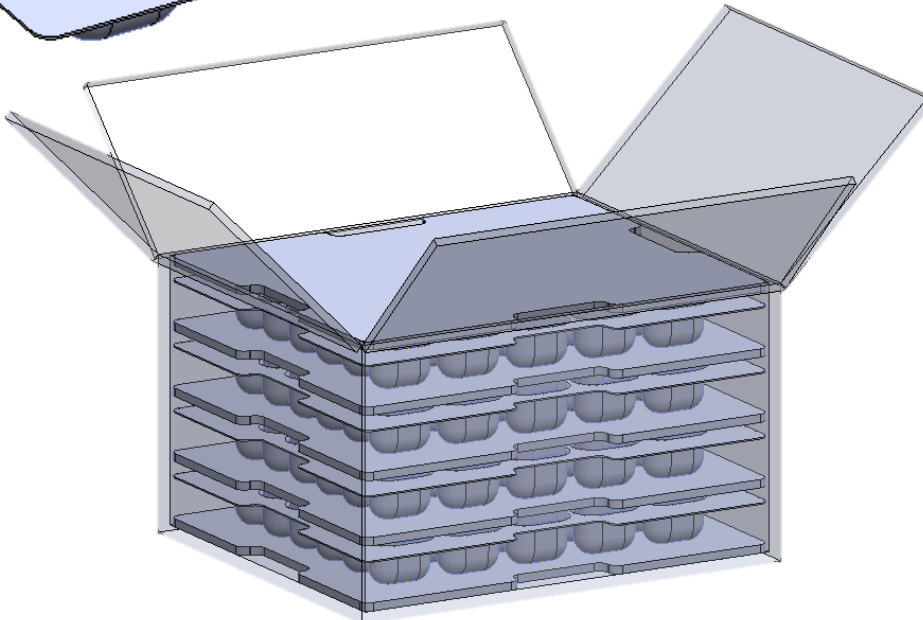

Saline Solution Cartridge

Each cartridge contains 20 ml of pharmaceutical grade saline solution, that can be used for a session of up to 20 minutes*.

Usage

1. Turn on the Halo ONE Halotherapy unit
2. Take out the cartridge holder drawer
3. Place one saline solution cartridge into the holder
4. Insert drawer back into the device
5. Session starts

*Based on our own data depending on temperature and humidity

www.allyrightsauna.com

Cartridge Gift Box - Pulp Tray

Cartridge Bulk Pack - Structure

Content:

- Cartridge x 120