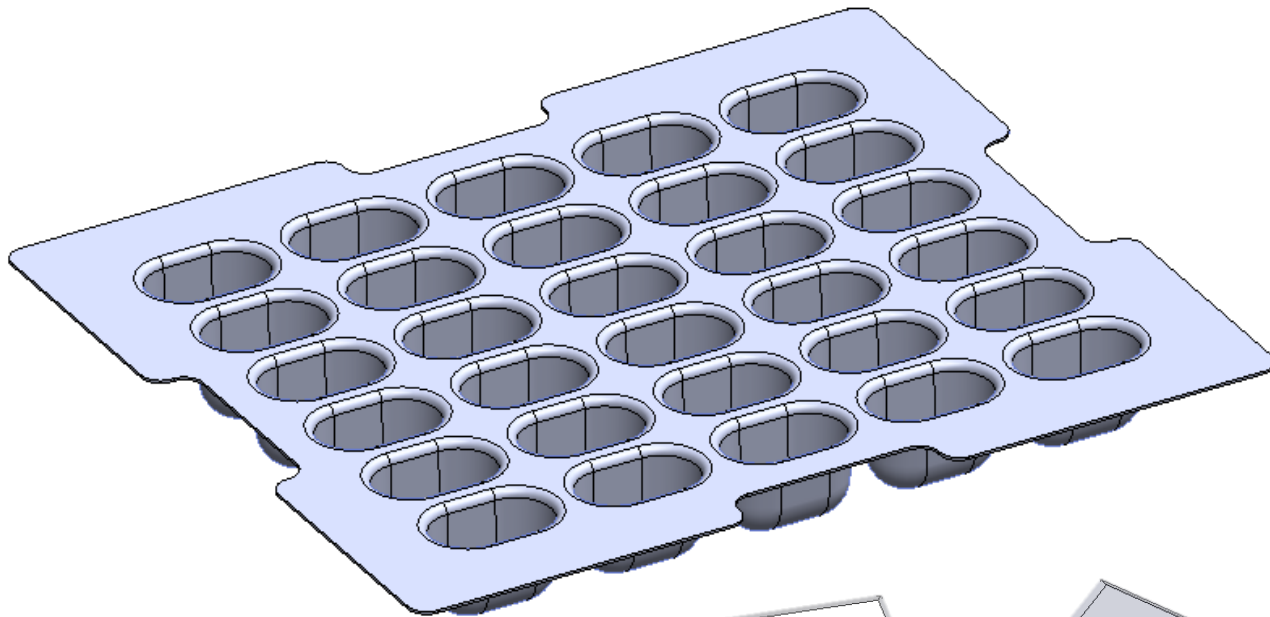

Saline Solution Cartridge

Each cartridge contains 20 ml of pharmaceutical grade saline solution, that can be used for a session of up to 20 minutes*.

Usage

1. Turn on the Halo ONE Halotherapy unit
2. Take out the cartridge holder drawer
3. Place one saline solution cartridge into the holder
4. Insert drawer back into the device
5. Session starts

*Based on our own data depending on temperature and humidity

www.allyrightsauna.com

Cartridge Gift Box - Pulp Tray

Cartridge Bulk Pack - Structure

Content:

- Cartridge x 120