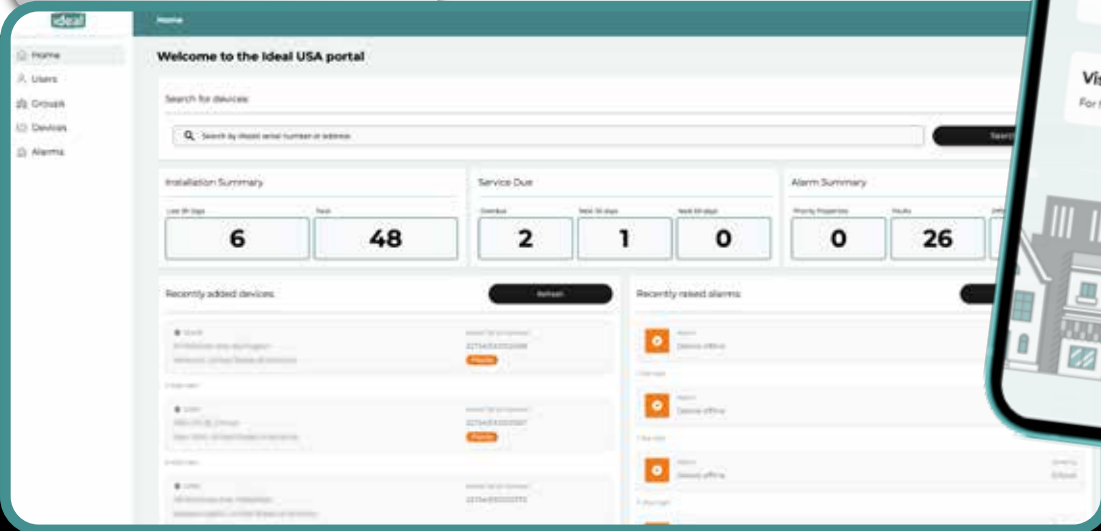

Available for download on IOS or Android

PART #	DESCRIPTION	EXALT FLOOR	EXALT WALL	GALLANT WALL
EXRKIT119	Wi-Fi Module 1.0 Wall Bracket	X		
EXRKIT122	Wi-Fi Module 1.0 Kit		X	X
EXRKIT123	Wi-Fi Module 1.0	X	X	X