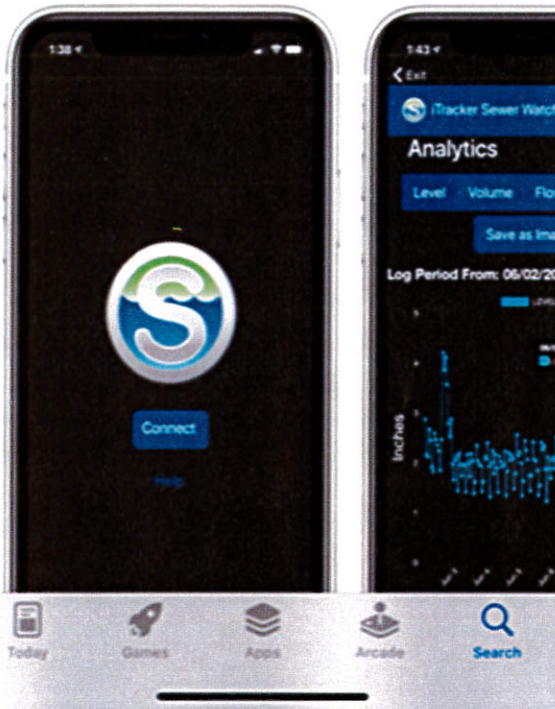

RATING AGE CATEGORY DEVELOPER
5.0 12+
★★★★ Years Old Business Eastech Flow

The Sewer Watch App for iOS allows you to quickly and easily connect to your iTracker in order to monitor your sewer and configure your iTracker's settings.

In order to connect, your iTracker must be powered on and broadcasting WiFi signal. Connect to the iTracker's WiFi network in your device's settings app, and then open Sewer Watch and click Connect.

[Eastech Flow Controls](#) [Developer](#)

Ratings & Reviews

5.0 1 Rating
out of 5

What's New [Version History](#)

Version 1.0.2 1y ago

3:17

< Back

App Privacy

The developer, **Eastech Flow Controls**, has not provided details about its privacy practices and handling of data to Apple. For more information, see the [developer's privacy policy](#).