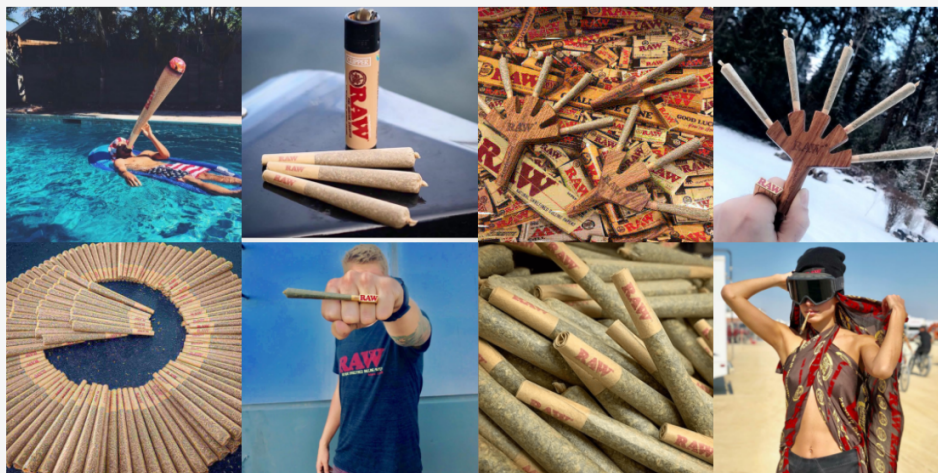

Follow @rawlife247

[Go To @RAWlife247](#)