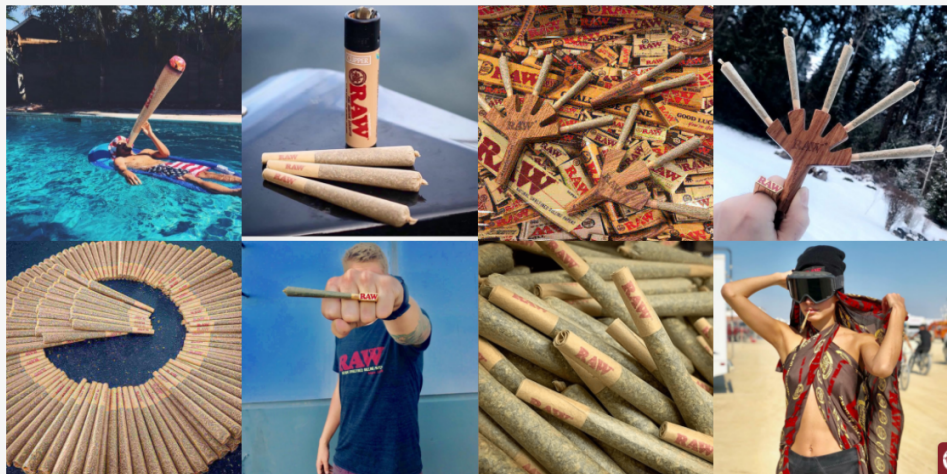

Follow @rawlife247