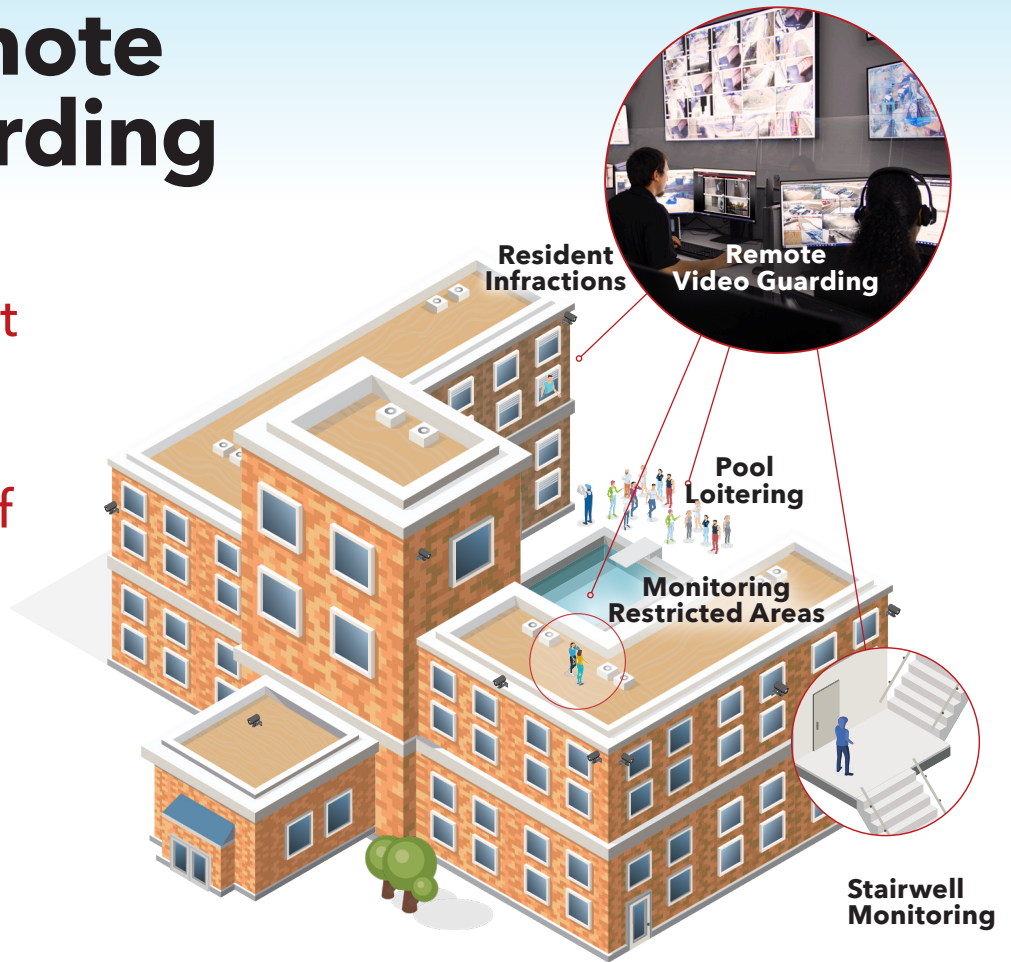

Kastle Remote Video Guarding

Increase Apartment Complex Security
Property-Wide
Without the Cost of Adding Guards

Need an increased security presence - but security guards are not the answer?

Kastle Remote Video Guarding can boost your security without increasing headcount on-site.

- » **Less Expense** - Video guarding costs 70% less than adding a single onsite guard
- » **Prompt Response** - Video analytics can detect activity and stream video to Kastle's 24/7 operations center where our operators can issue live loudspeaker intervention.
- » **RemoteGuarding** - Consistently cover a larger area than a security guard, without added headcount.
- » **Stairwell Monitoring** - Observe stairwells or other community spaces for excessive loitering.
- » **Event Verification** - Video confirmed alerts to law enforcement generate 5X faster police response than an alarm
- » **Remote Patrol** - Video-based patrol can regularly inspect property and assets for unwanted activity.
- » **Low Capital Investment** - We can use your existing cameras.