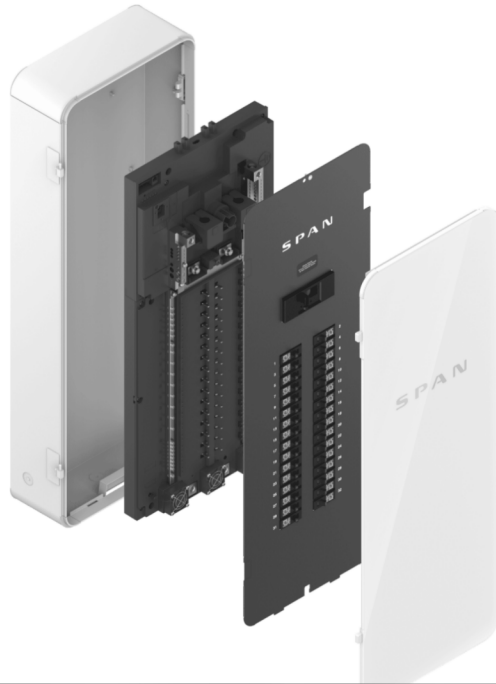

Built on innovation

Robust hardware

Designed and tested to the most rigorous industry standards.

Intuitive software

Actionable insights

Prepare your home for an electrified future

[Get SPAN](#)

Comprehensive warranty

Durability

Expert support

[Support](#)