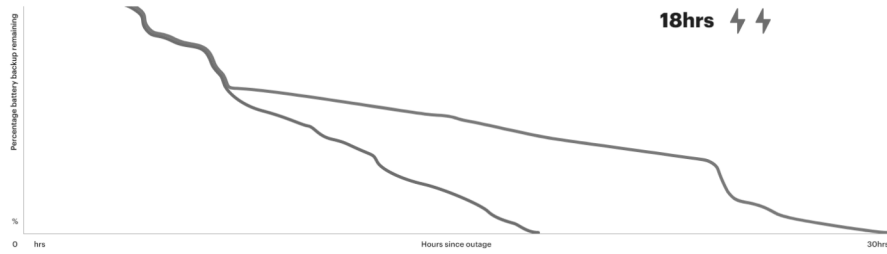

“A long-overdue, borderline genius product that puts much-needed control back into the hands of homeowners.”

WIRED

FAST COMPANY

CES Consumer Technology Association

Innovation award 2022

NAHE **IBS**

Forbes

Top 20 IoT startups 2020

A better way to power your life

SPAN

Built on innovation

Support