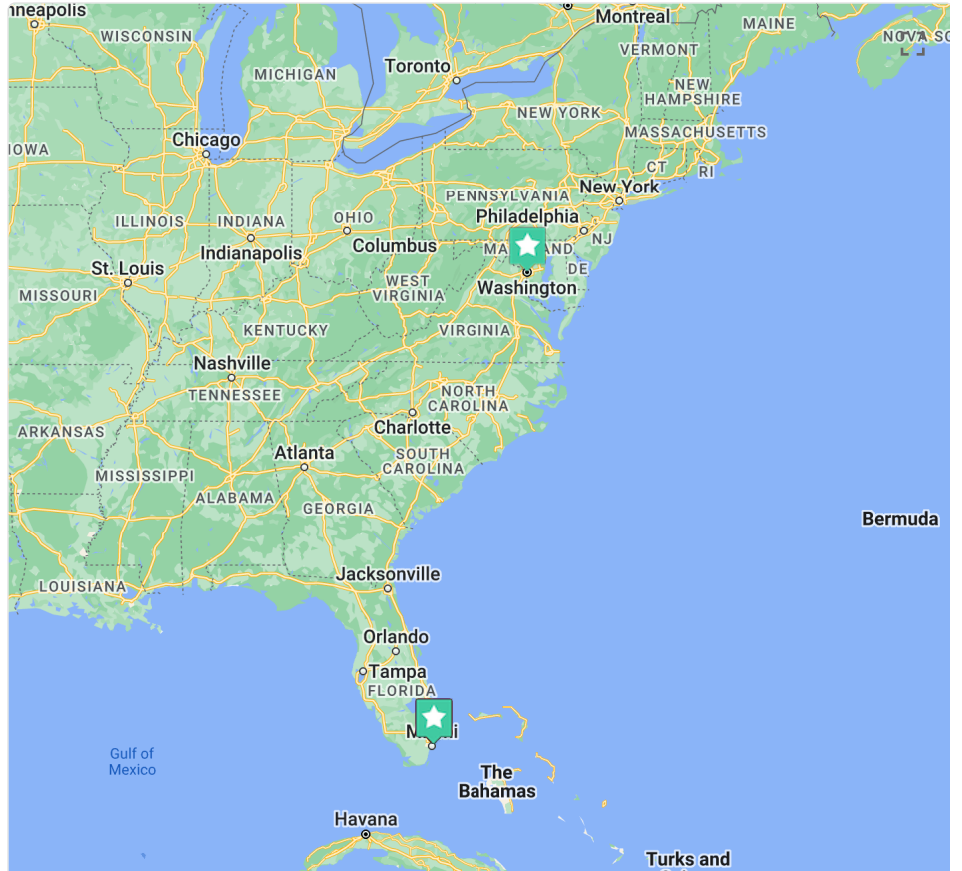

Location
Check in
Check out
Guest

1 2 0 3 0 4 0 5 0 77 0 0

From \$95

Close to Washington Circle 30 Days Stays One Bedroom

From \$98

SoBe 12th and Ocean Suites 30 Day Stays Studio

Google

(<https://maps.google.com/maps?ll=32.582679,-78.590427&z=5&t=m&hl=en-US&gl=US&mapclient=apiv3>) Map data ©2022 Google, INEGI