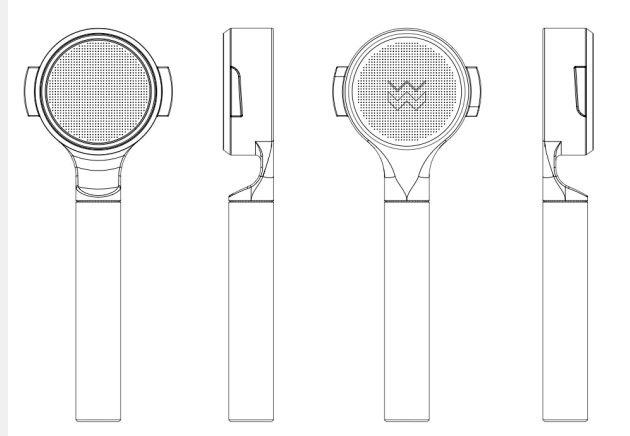

Basket Holes

Basket Holes

Basket Holes

Due to how they are manufactured, baskets have angled side walls. The diameter of usable hole diameter is smaller than the diameter of the basket. The Unifilter has straight internal walls, and holes to the side walls for even flow throughout the puck.

Technical Specifications & Details

01 Technical Details

- **Size: 220mm x 85mm x 30mm (8.6” length, 3.3” width, 1.2” high)**
- **Weight: 18oz (520g)**
- **Material (body): Stainless 304**
- **Material (handle): Black FKM rubber or Teak wood**