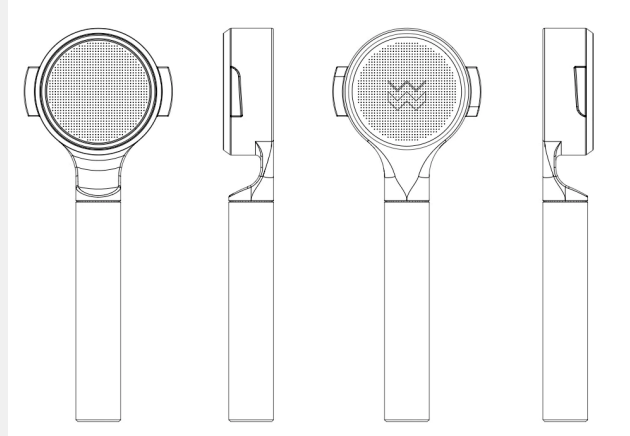

Basket Holes

Basket Holes

Basket Holes

Due to how they are manufactured, baskets have angled side walls. The diameter of usable hole diameter is smaller than the diameter of the basket. The Unifilter has straight internal walls, and the holes go all the way to the side walls for even extraction throughout the puck.

Technical Specifications & Details

01 Technical Details

- **Size: 220mm x 85mm x 30mm (8.6" length, 3.3" width, 1.2" high)**
- **Weight: 18oz (520g)**
- **Material (body): Stainless 304**
- **Material (handle): Black FKM rubber or Teak wood**