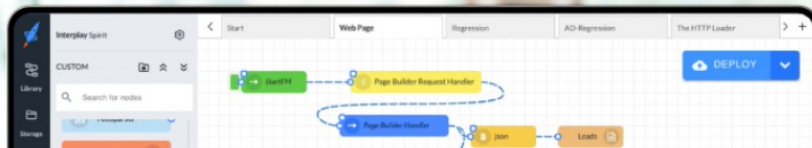

Covered by

Beauty Recommendations Built with NLP Topic Clustering

AI Topic and Trend Monitoring.

[Learn more](#)

Interplay® v7 Build Powerful, Low-Code Enterprise Solutions 17x Faster

Some of Our Progressive Clients