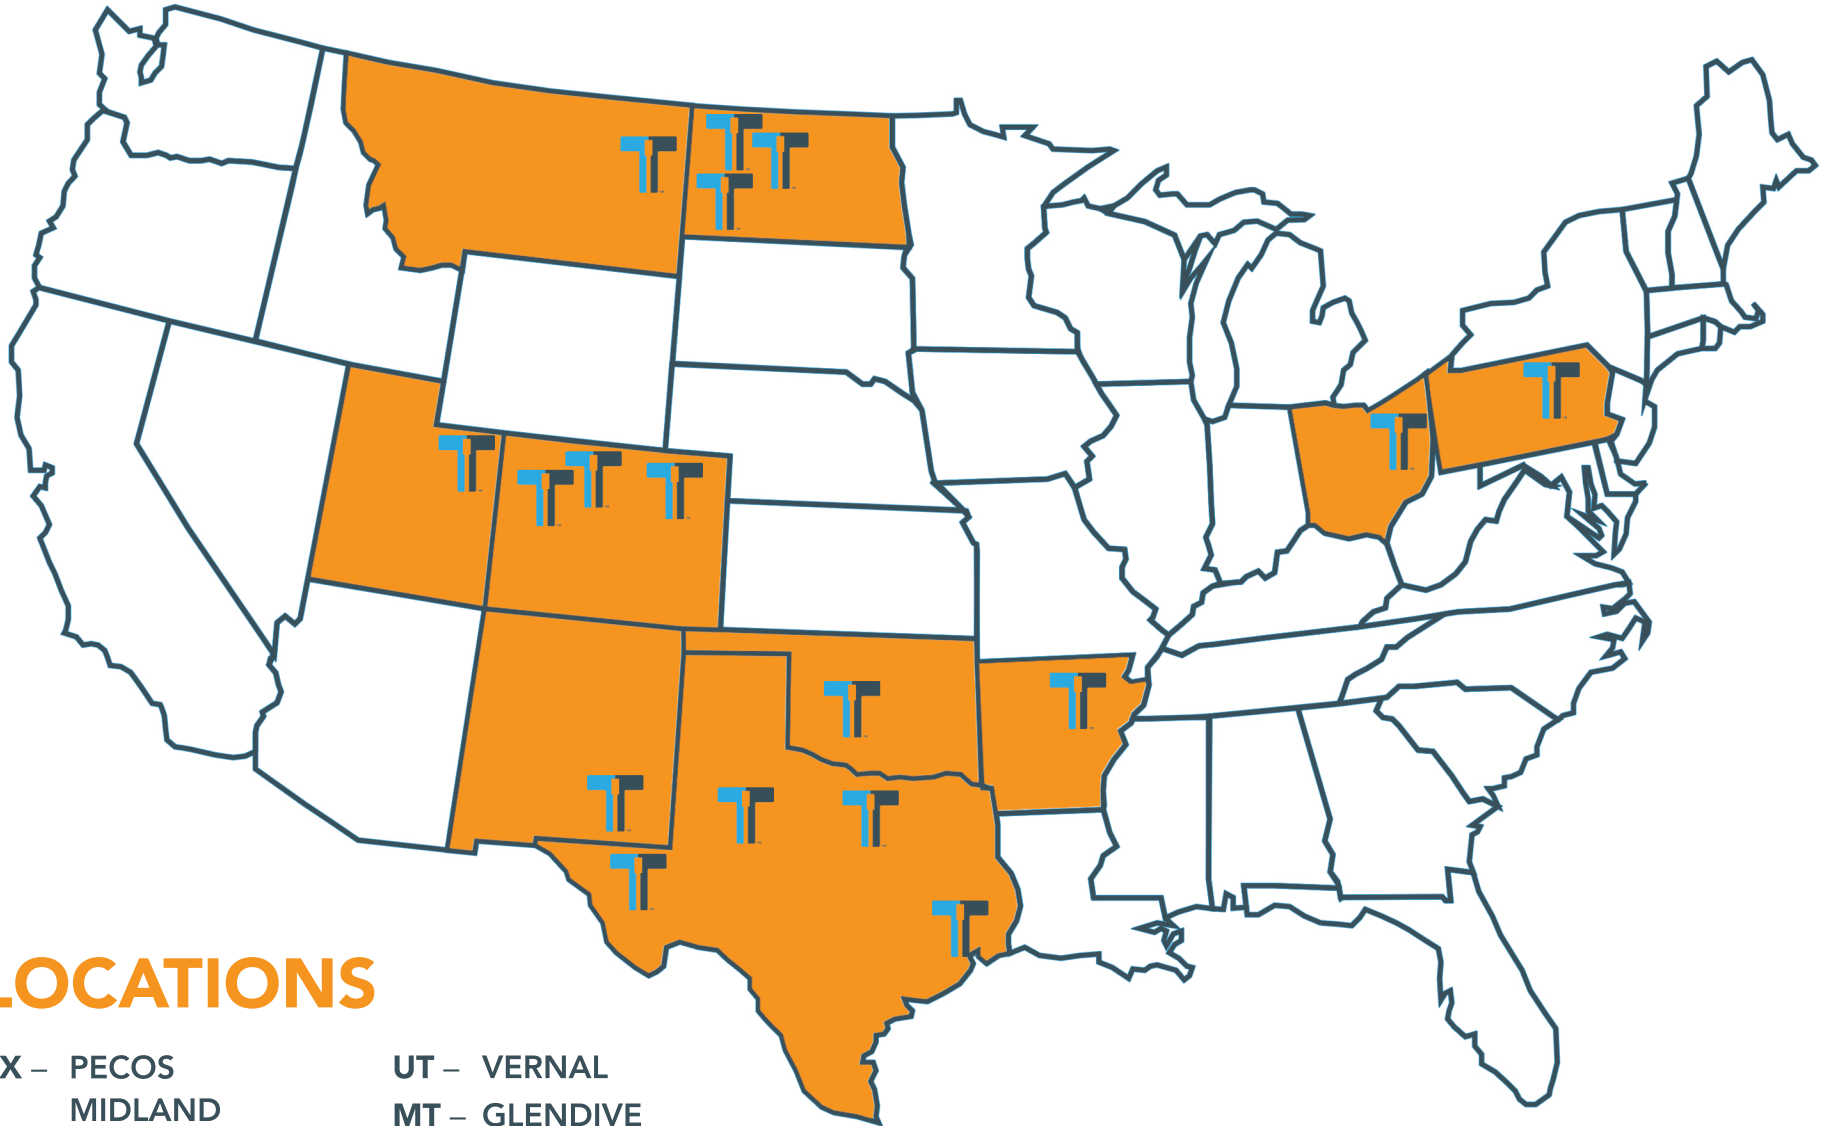

THE SERVICES YOU NEED FROM THE PEOPLE YOU TRUST

LOGISTICS

- Asset based regional freight services
- Over-the-road freight services
- Rail transloading
- Sand transloading
- Oilfield forklifts

PIPE THREADING

- API, Semi-premium, and premium thread licenses
- Bucking services for tools and float equipment
- Production and repair threading
- Oilfield accessory threading

SERVICE CENTERS

- Asset management
- Pipe maintenance services
 - Brush, roll, and spray
- Inspection services
 - CVD & VTI
 - EMI, SEA, FLD, UT

LOCATIONS

TX – PECOS
 MIDLAND
 CROSBY
 GODLEY
 NM – CARLSBAD
 OK – CHICKASHA
 CO – FT. MORGAN
 RIFLE
 CRAIG

UT – VERNAL
 MT – GLENDIVE
 ND – NEWTOWN
 ROSS
 BOWMAN
 OH – STEUBENVILLE
 PA – MONTOURSVILLE
 AR – SEARCY